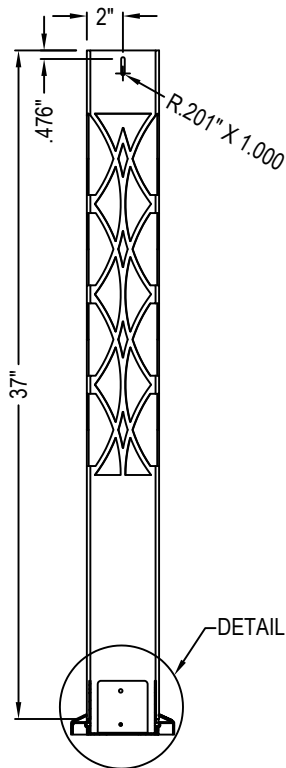

SELECT DESIRED COLOR:

- RUST WEATHERED STEEL
- DARK BRONZE POWDER COAT
- CUSTOM COLOR

SELECT DESIRED HEIGHT:

- 17" 25" 37" (SHOWN)

PERSPECTIVE

SIDE VIEW

FRONT VIEW

FLAT PATTERN
FRONT VIEW

FLAT PATTERN
SIDE VIEW

NOTES:

1. INSTALLATION TO BE COMPLETED IN ACCORDANCE WITH MANUFACTURER'S SPECIFICATIONS.
2. DO NOT SCALE DRAWING.
3. THIS DRAWING IS INTENDED FOR USE BY ARCHITECTS, ENGINEERS, CONTRACTORS, CONSULTANTS AND DESIGN PROFESSIONALS FOR PLANNING PURPOSES ONLY. THIS DRAWING MAY NOT BE USED FOR CONSTRUCTION.
4. ALL INFORMATION CONTAINED HEREIN WAS CURRENT AT THE TIME OF DEVELOPMENT BUT MUST BE REVIEWED AND APPROVED BY THE PRODUCT MANUFACTURER TO BE CONSIDERED ACCURATE.
5. CONTRACTOR'S NOTE: FOR PRODUCT AND COMPANY INFORMATION VISIT www.CADdetails.com/info AND ENTER REFERENCE NUMBER 5274-008

GARDEN SERIES: CORTEN STEEL BOLLARDS

DECORATIVE STEEL BOLLARD PATHWAY LIGHT: 4 X 4 DIAMOND CE® DESIGN