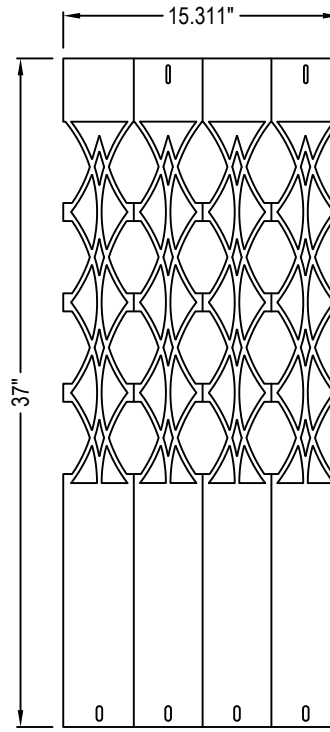

SELECT DESIRED COLOR:

- RUST WEATHERED STEEL
- DARK BRONZE POWDER COAT
- CUSTOM COLOR

SELECT DESIRED HEIGHT:

- 17" 25" 37" (SHOWN)

PERSPECTIVE

SIDE VIEW

FRONT VIEW

FLAT PATTERN
FRONT VIEW

FLAT PATTERN
SIDE VIEW

NOTES:

1. INSTALLATION TO BE COMPLETED IN ACCORDANCE WITH MANUFACTURER'S SPECIFICATIONS.
2. DO NOT SCALE DRAWING.
3. THIS DRAWING IS INTENDED FOR USE BY ARCHITECTS, ENGINEERS, CONTRACTORS, CONSULTANTS AND DESIGN PROFESSIONALS FOR PLANNING PURPOSES ONLY. THIS DRAWING MAY NOT BE USED FOR CONSTRUCTION.
4. ALL INFORMATION CONTAINED HEREIN WAS CURRENT AT THE TIME OF DEVELOPMENT BUT MUST BE REVIEWED AND APPROVED BY THE PRODUCT MANUFACTURER TO BE CONSIDERED ACCURATE.
5. CONTRACTOR'S NOTE: FOR PRODUCT AND COMPANY INFORMATION VISIT www.CADdetails.com/info AND ENTER REFERENCE NUMBER 5274-008

GARDEN SERIES: CORTEN STEEL BOLLARDS

DECORATIVE STEEL BOLLARD PATHWAY LIGHT: 4 X 4 DIAMOND CE® DESIGN