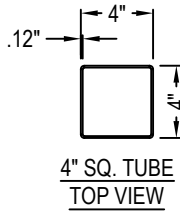

SELECT DESIRED COLOR:

- RUST WEATHERED STEEL
- DARK BRONZE POWDER COAT
- CUSTOM COLOR

SELECT DESIRED HEIGHT:

- 17" 25" 37" (SHOWN)

PERSPECTIVE

SIDE VIEW

FRONT VIEW

FLAT PATTERN
FRONT VIEW

FLAT PATTERN
SIDE VIEW

NOTES:

1. INSTALLATION TO BE COMPLETED IN ACCORDANCE WITH MANUFACTURER'S SPECIFICATIONS.
2. DO NOT SCALE DRAWING.
3. THIS DRAWING IS INTENDED FOR USE BY ARCHITECTS, ENGINEERS, CONTRACTORS, CONSULTANTS AND DESIGN PROFESSIONALS FOR PLANNING PURPOSES ONLY. THIS DRAWING MAY NOT BE USED FOR CONSTRUCTION.
4. ALL INFORMATION CONTAINED HEREIN WAS CURRENT AT THE TIME OF DEVELOPMENT BUT MUST BE REVIEWED AND APPROVED BY THE PRODUCT MANUFACTURER TO BE CONSIDERED ACCURATE.
5. CONTRACTOR'S NOTE: FOR PRODUCT AND COMPANY INFORMATION VISIT www.CADdetails.com/info AND ENTER REFERENCE NUMBER 5274-008