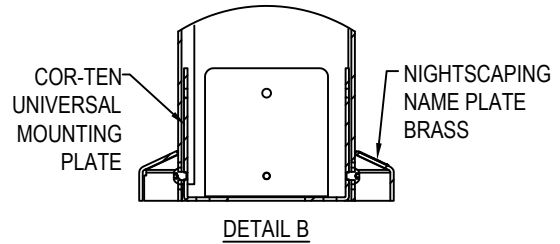

SELECT DESIRED COLOR:

- RUST WEATHERED STEEL
- DARK BRONZE POWDER COAT
- CUSTOM COLOR

SELECT DESIRED HEIGHT:

- 17" 25" 37" (SHOWN)

PERSPECTIVE

SIDE VIEW

FRONT VIEW

FLAT PATTERN
FRONT VIEW

FLAT PATTERN
SIDE VIEW

NOTES:

1. INSTALLATION TO BE COMPLETED IN ACCORDANCE WITH MANUFACTURER'S SPECIFICATIONS.
2. DO NOT SCALE DRAWING.
3. THIS DRAWING IS INTENDED FOR USE BY ARCHITECTS, ENGINEERS, CONTRACTORS, CONSULTANTS AND DESIGN PROFESSIONALS FOR PLANNING PURPOSES ONLY. THIS DRAWING MAY NOT BE USED FOR CONSTRUCTION.
4. ALL INFORMATION CONTAINED HEREIN WAS CURRENT AT THE TIME OF DEVELOPMENT BUT MUST BE REVIEWED AND APPROVED BY THE PRODUCT MANUFACTURER TO BE CONSIDERED ACCURATE.
5. CONTRACTOR'S NOTE: FOR PRODUCT AND COMPANY INFORMATION VISIT www.CADdetails.com/info AND ENTER REFERENCE NUMBER 5274-008