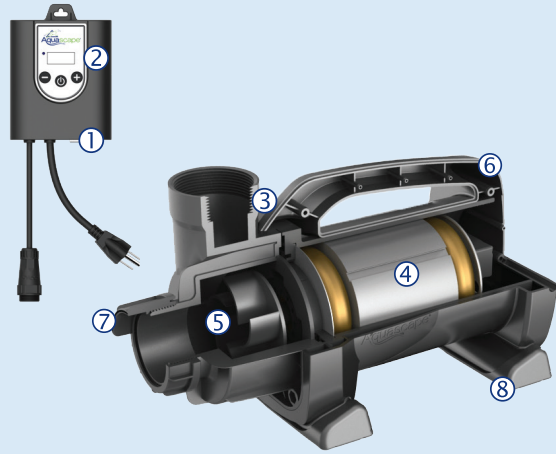

## Available Options:

**SLD 2000-5000**  
**Adjustable Flow Pond Pump**  
Item# 45046

**SLD 4000-7000**  
**Adjustable Flow Pond Pump**  
Item# 45036

**SLD 5000-9000**  
**Adjustable Flow Pond Pump**  
Item# 45037

[aquascapeinc.com](http://aquascapeinc.com)

SLD ADJUSTABLE FLOW POND PUMP

## SLD Adjustable Flow Pond Pump

- ① Smart Control Receiver connects to the Smart Control App, allowing you to control the pump with your smartphone or tablet at anytime from anywhere
- ② Integrated control panel with digital numeric display and quick and easy flow adjustment
- ③ Threaded 2" outlet allows for quick and easy installation in a variety of applications
- ④ Asynchronous motor technology provides superior reliability and longevity
- ⑤ Semi-vortex impeller design maximizes water flow and reduces maintenance
- ⑥ Durable pump housing is built to last and will not corrode or rust
- ⑦ Anti-vortexing shield prevents the pump from drawing air in low-water situations
- ⑧ Rubber feet prevent noise and vibration while in use