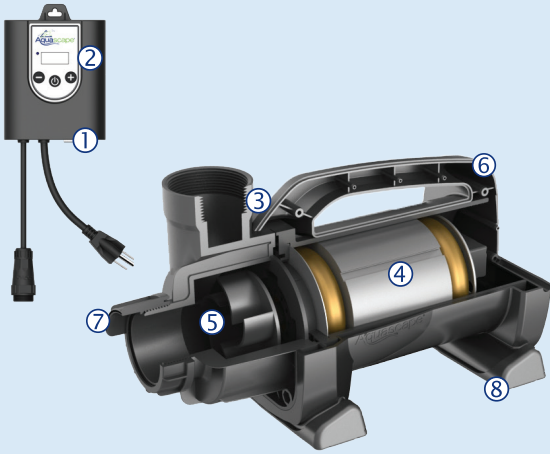

Available Options:

SLD 2000-5000
Adjustable Flow Pond Pump
Item# 45046

SLD 4000-7000
Adjustable Flow Pond Pump
Item# 45036

SLD 5000-9000
Adjustable Flow Pond Pump
Item# 45037

Control
your pump
anytime from
anywhere

aquascapeinc.com

SLD ADJUSTABLE FLOW POND PUMP

SLD Adjustable Flow Pond Pump

- ① Smart Control Receiver connects to the Smart Control App, allowing you to control the pump with your smartphone or tablet at anytime from anywhere
- ② Integrated control panel with digital numeric display and quick and easy flow adjustment
- ③ Threaded 2" outlet allows for quick and easy installation in a variety of applications
- ④ Asynchronous motor technology provides superior reliability and longevity
- ⑤ Semi-vortex impeller design maximizes water flow and reduces maintenance
- ⑥ Durable pump housing is built to last and will not corrode or rust
- ⑦ Anti-vortexing shield prevents the pump from drawing air in low-water situations
- ⑧ Rubber feet prevent noise and vibration while in use

Comparison Chart

Model	SLD 2000-5000	SLD 4000-7000	SLD 5000-9000
Maximum Flow Rate (GPH)	5,144	7,127	9,574
Adjustable Flow	✓	✓	✓
Maximum Head Height	16.7'	25'	33'
Motor Type	Asynchronous	Asynchronous	Asynchronous
Wattage	340	660	1060
Amperage	2.81	6.6	8.9
Power Cord Length	20'	20'	20'
Pump Discharge Diameter	2" FPT	2" FPT	2" FPT
Pump Dimensions	13"L x 6.25"W x 7"H	13"L x 6.25"W x 7"H	13"L x 6.25"W x 7"H
App/WiFi Connected	✓	✓	✓
Warranty	3-Year Limited	3-Year Limited	3-Year Limited
Packaged Weight	17.6 lb	18 lb	19 lb
Packaged Dimensions	15.25"L x 12"W x 9.5"H	15.25"L x 12"W x 9.5"H	15.25"L x 12"W x 10.75"H