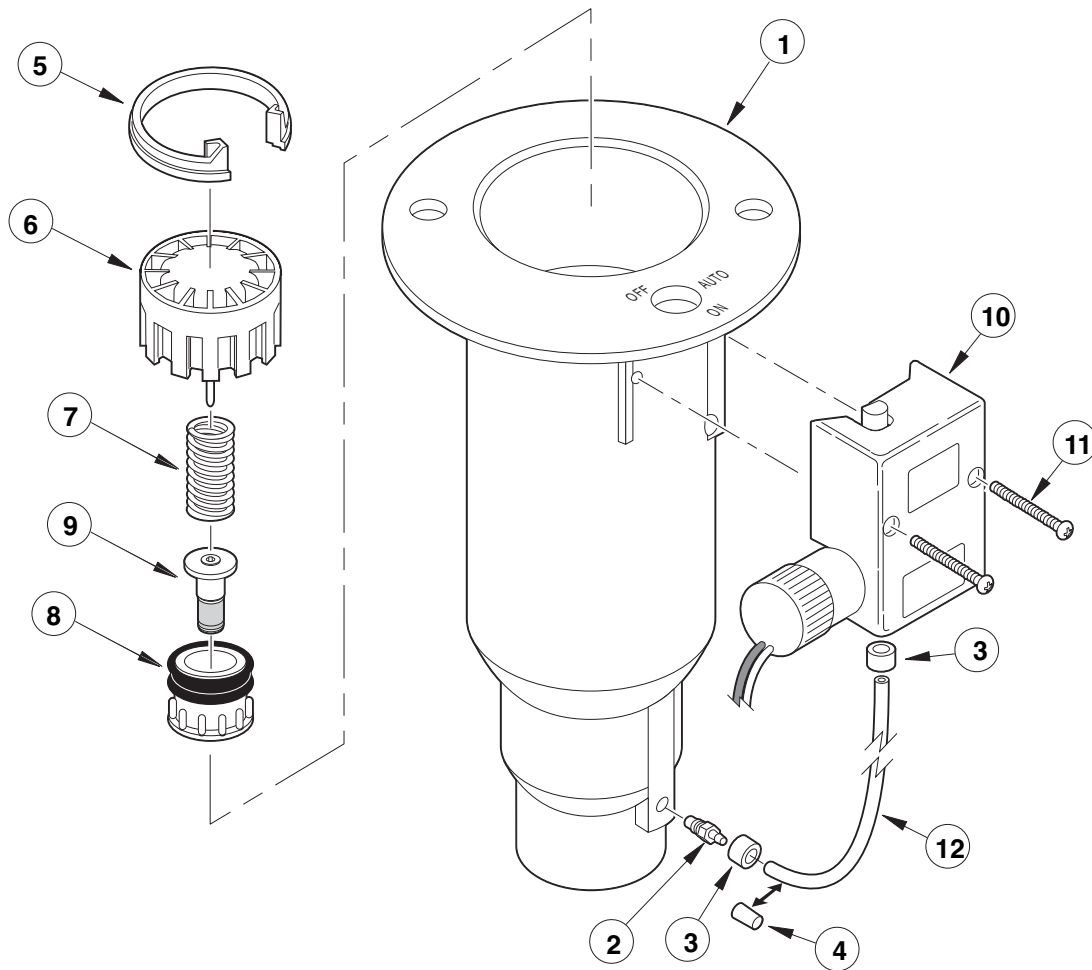

Golf Sprinkler Body — 1 Inch

Item No.	Part No.	Description	Quantity Per Assy.
		1 INCH NPT BODY STYLE	
1	35-9421	Electric w/o VIH (Includes Items 1-4)	1
1	**89-4128	Electric w/o VIH, Ribless (Includes Items 1-4)	1
1	102-0083	Electric w/VIH, 720 (Includes Items 1-9)	1
1	35-9418	Hydraulic NO w/o VIH (Includes Items 1-4)	1
1	**89-4126	Hydraulic NO w/o VIH, Ribless (Includes Items 1-4)	1
1	35-9453	COM w/o VIH (Includes Items 1-3 & 12)	1
1	**89-4127	COM w/o VIH, Ribless (Includes Items 1-3 & 12)	1
		1 INCH BSP BODY STYLE	
1	35-9386	Electric w/o VIH (Includes Items 1-4)	1
1	**89-4131	Electric w/o VIH, Ribless (Includes Items 1-4)	1
1	102-0084	Electric w/VIH, 720 (Includes Items 1-9)	1
1	35-9385	Hydraulic NO w/o VIH (Includes Items 1-4)	1
1	**89-4129	Hydraulic NO w/o VIH, Ribless (Includes Items 1-4)	1
1	35-9294	COM w/o VIH (Includes Items 1-3 & 12)	1
1	**89-4130	COM w/o VIH, Ribless (Includes Items 1-3 & 12)	1

**Note: Ribless bodies are used with sprinklers manufactured prior to July 1993.