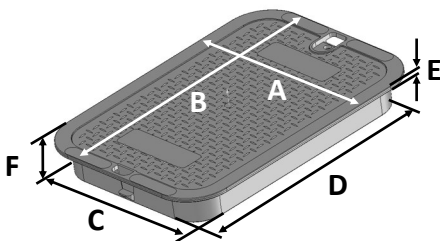

314BC

Series: Pro-Spec™ Series

Material: HDPE

Box Color: Green

Lid Color: Green

Lid Marking: Irrigation Control Valve

Box Weight: 5.70 lbs

Lid Weight: 2.61 lbs

Total Weight: 8.31 lbs

Load rating:

Pedestrian & lawn care equipment

Box includes 3/8-16 brass nut

All 14" x 19" covers and risers fit this box

Made in USA

Made from 100% recycled materials

Lid Dimensions	
A. Top width	11 5/8"
B. Top length	16 13/16"
C. Bottom width	10 1/8"
D. Bottom length	15 1/4"
E. Rim thickness	1/4"
F. Overall height	2"

Box Dimensions	
A. Top inside width	10 1/2"
B. Top inside length	15 3/8"
C. Top outside width	11 11/16"
D. Top outside length	16 9/16"
E. Bottom inside width	13 15/16"
F. Bottom inside length	19 1/4"
G. Bottom outside width	15 3/4"
H. Bottom outside length	21 1/8"
I. Height	12"