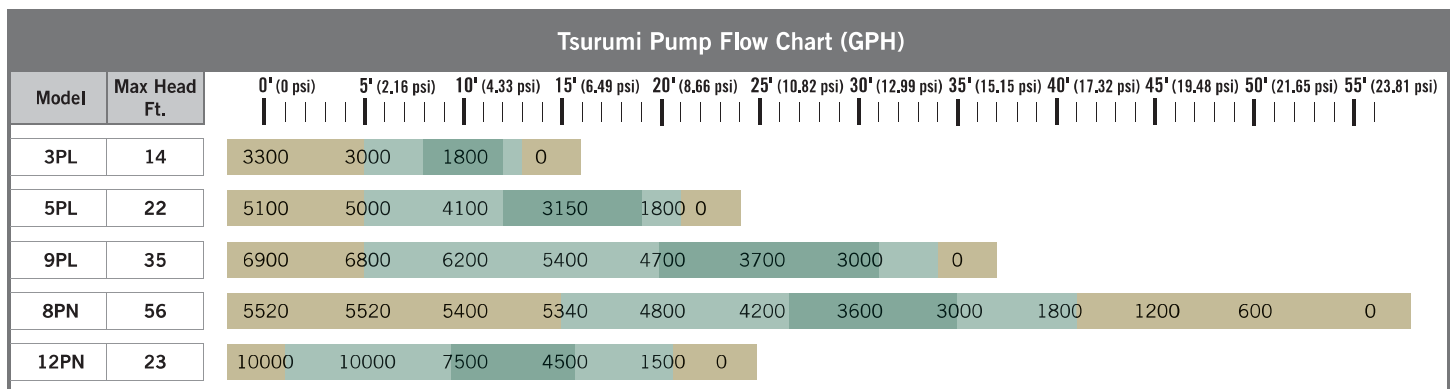

Tsurumi 8PN Pump (Unit Weight: 29 lbs.)
#29495 MSRP \$799.99

Tsurumi 12PN Pump (Unit Weight: 31.9 lbs.)
#30391 MSRP \$999.99

Tsurumi Pump Specs					
Model	3PL	5PL	9PL	8PN	12PN
Maximum Flow Rate (GPH)	3,300	5,100	6,900	5,520	10,000
Maximum Head Height	14'	22'	35'	56'	23'
Motor Type	Direct Drive	Direct Drive	Direct Drive	Direct Drive	Direct Drive
Wattage	328	660	987	924	1032
Amperage	4.6	5.8	8.7	8.33	8.6
Power Cord Length	20'	20'	20'	20'	20'
Pump Discharge Diameter	2"	2"	2"	2"	3"
Dimensions	12" L x 6" W x 7" H	12" L x 6" W x 7" H	13" L x 6" W x 7" H	9.5" L x 6.5" W x 14" H	11.625" L x 7.75" W x 15" H
Warranty	2-Year Limited	2-Year Limited	2-Year Limited	2-Year Limited	2-Year Limited