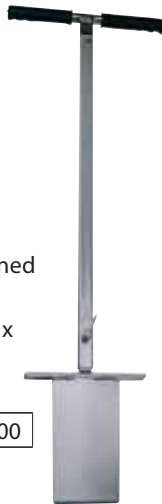

SOIL PROFILE SAMPLER

- ▶ Quickly pull a clean root zone sample.
- ▶ Check roots in fine turf areas.
- ▶ Steel construction. Zinc-plated, case-hardened blade.
- ▶ 8"H x 4"W x 3/4"D (20 cm x 10 cm x 2 cm) samples.

Soil Profile Sampler 29400

HEXAGON TURF REPAIR TOOL

- ▶ Innovative plug design for easy sod/soil removal and seamless replacement.
- ▶ Six-sided plugs pull wedges that are 7"W x 4"D (18 cm x 10 cm).

Hexagon Turf Repair Tool 29225

TURF DOCTOR

- ▶ Invisible sod replacement!
- ▶ Finish patch areas without leaving holes or gaps (i.e., irrigation repair).
- ▶ Razor-sharp blades (4) secure 9" (23 cm) square-cut, wedge-shaped sod blocks that fit and butt perfectly.

Turf Doctor 29200

HAND AERIFIER

- ▶ Choose solid or hollow tines; 2 1/4" (5.7 cm) penetration.
- ▶ Rugged steel construction. Core collector is built right into the base.
- ▶ 3" x 3/8" (7.6 cm x 0.95 cm) replaceable tines on 2" (5 cm) centers.