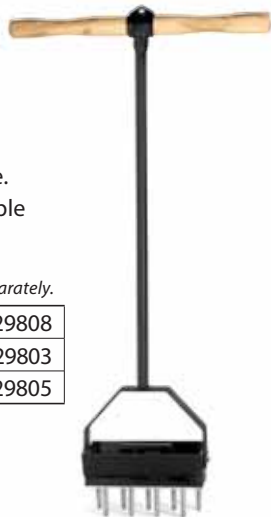

SOIL PROFILE SAMPLER

- ▶ Quickly pull a clean root zone sample.
- ▶ Check roots in fine turf areas.
- ▶ Steel construction. Zinc-plated, case-hardened blade.
- ▶ 8"H x 4"W x 3/4"D (20 cm x 10 cm x 2 cm) samples.

Turf Doctor 29200

HAND AERIFIER

- ▶ Choose solid or hollow tines; 2 1/4" (5.7 cm) penetration.
- ▶ Rugged steel construction. Core collector is built right into the base.
- ▶ 3" x 3/8" (7.6 cm x 0.95 cm) replaceable tines on 2" (5 cm) centers.

Order body assembly and tine base assembly separately.

Body Assembly Only	29808
Hollow Tine Base Assembly	29803
Solid Tine Base Assembly	29805

8" (20.3 CM) PRO II HOLE CUTTER/REPAIR TOOL

- ▶ Made for installing 8" (20.3 cm) special event cups, and perfect for quick and easy turf repairs.
- ▶ Expeller assembly makes ejecting 8" (20.3 cm) plugs a breeze ... minimizing frustration and wasted time.
- ▶ Replaceable 8" (20.3 cm) inside sharpened shell also available.

8" (20.3 cm) diameter

Hole Cutter Straight Inside 28785

GREENSKEEPER BALL MARK REPAIR TOOL

- ▶ Great time-saving, labor-saving tool for quick, near-flawless repairs on greens.
- ▶ 36" (91 cm) handle makes repairs fast and easy.
- ▶ Meticulously lifts dirt/grass into place in one motion.