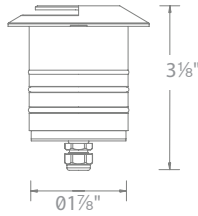

2" INGROUND SINGLE APERTURE

2091

WAC

LANDSCAPE LIGHTING

Fixture Type:

Catalog Number:

Project: _____

Location: _____

PRODUCT DESCRIPTION

Landscape 2" recessed in-ground luminaire washes walkways with a shadow-free smooth illumination.

FEATURES

- Factory sealed water tight fixtures
- Cold Weather Start: -40°C to 50°C
- Solid stainless steel construction
- Available Concrete Pour Adapter
- Spring clip, 6' lead wire and direct burial gel filled wire nuts included

SPECIFICATIONS

Input: 9 - 15VAC (Transformer is required)
Power: 4.1W / 6.6VA
Brightness: 5 lm
Color Temp: 3000K
CRI: 85
Rated Life: 70,000 hours

ORDERING NUMBER

	Color Temp	Finish
2091-30	3000K	BS <i>Bronzed Stainless Steel</i> SS <i>Stainless Steel</i>

IEC safety Standard	Walk over	Drive over
Resistance to static load test	Yes (1125lbs)	Yes (4496lbs)
Resistance to torque and shear loads test	N/A	Yes

2091-30 _____

Example: **2091-30SS**

wacighting.com
Phone (800) 526.2588
Fax (800) 526.2585

Headquarters/Eastern Distribution Center
44 Harbor Park Drive
Port Washington, NY 11050

Central Distribution Center
1600 Distribution Ct
Lithia Springs, GA 30122

Western Distribution Center
1750 Archibald Avenue
Ontario, CA 91760