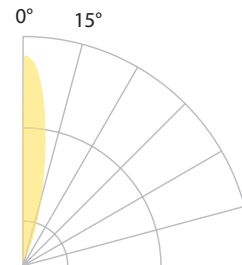

PRODUCT DESCRIPTION

Landscape 2" recessed in-ground luminaire for up, down, side light applications.

FEATURES

- Integrated honeycomb louver for reduced glare
- 30° visual cutoff IP68 rated, Suitable for continuous immersion under water
- Factory sealed water tight fixtures
- Solid stainless steel construction
- Stainless steel spring clip allows wall or downlight applications
- Available Concrete Pour Adapter
- Spring clip, 6' lead wire and direct burial gel filled wire nuts included
- Maintains constant lumen output against voltage drop
- UL 1838 Listed

SPECIFICATIONS

Input: 9 - 15VAC (Transformer is required)
Power: 4.1W / 6.6VA
Brightness: 170 lm
Beam Angle: 25°
CRI: 85
Rated Life: 70,000 hours

ORDERING NUMBER

		Color Temp		Finish	
2052	<i>Square Honeycomb louver</i>	27	2700K	BS	<i>Bronzed Stainless Steel</i>
		30	3000K	SS	<i>Stainless Steel</i>