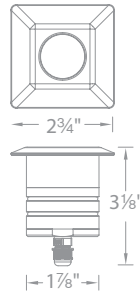

2" INGROUND - SQUARE

2052 Honeycomb Louver

WAC

LANDSCAPE LIGHTING

Fixture Type:

Catalog Number:

Project: _____

Location: _____

PRODUCT DESCRIPTION

Landscape 2" recessed in-ground luminaire for up, down, side light applications.

FEATURES

- Integrated honeycomb louver for reduced glare
- 30° visual cutoff IP68 rated, Suitable for continuous immersion under water
- Factory sealed water tight fixtures
- Solid stainless steel construction
- Stainless steel spring clip allows wall or downlight applications
- Available Concrete Pour Adapter
- Spring clip, 6' lead wire and direct burial gel filled wire nuts included
- Maintains constant lumen output against voltage drop
- UL 1838 Listed

SPECIFICATIONS

Input: 9 - 15VAC (Transformer is required)
Power: 4.1W / 6.6VA
Brightness: 170 lm
Beam Angle: 25°
CRI: 85
Rated Life: 70,000 hours

ORDERING NUMBER

		Color Temp		Finish	
2052	<i>Square Honeycomb louver</i>	27	2700K	BS	<i>Bronzed Stainless Steel</i>
		30	3000K	SS	<i>Stainless Steel</i>