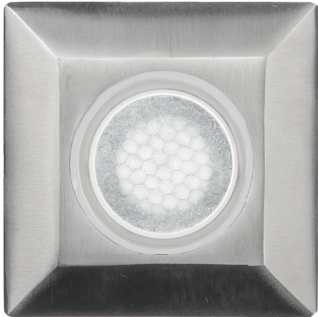

2" INGROUND - SQUARE

2052 Honeycomb Louver

WAC

LANDSCAPE LIGHTING

Fixture Type:

Catalog Number:

Project: _____

Location: _____

PRODUCT DESCRIPTION

Landscape 2" recessed in-ground luminaire for up, down, side light applications.

FEATURES

- Integrated honeycomb louver for reduced glare
- 30° visual cutoff IP68 rated, Suitable for continuous immersion under water
- Factory sealed water tight fixtures
- Solid stainless steel construction
- Stainless steel spring clip allows wall or downlight applications
- Available Concrete Pour Adapter
- Spring clip, 6' lead wire and direct burial gel filled wire nuts included
- Maintains constant lumen output against voltage drop
- UL 1838 Listed

SPECIFICATIONS

Input: 9 - 15VAC (Transformer is required)
Power: 4.1W / 6.6VA
Brightness: 170 lm
Beam Angle: 25°
CRI: 85
Rated Life: 70,000 hours

ORDERING NUMBER

		Color Temp		Finish	
2052	<i>Square Honeycomb louver</i>	27	2700K	BS	<i>Bronzed Stainless Steel</i>
		30	3000K	SS	<i>Stainless Steel</i>