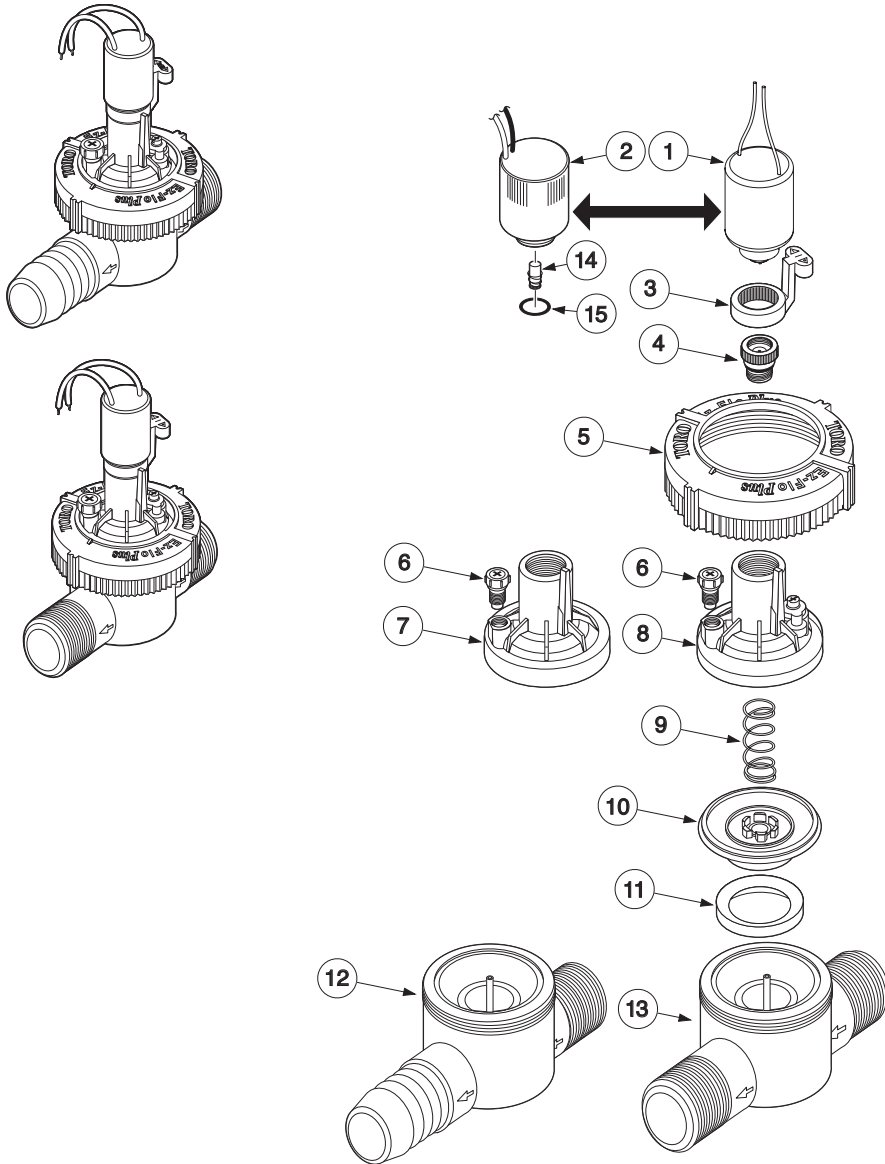

EZ-Flo Plus Series, 1 Inch Male

Item No.	Part No.	Description	Quantity Per Assy.
1	102-7053	Solenoid Assy., 24 VAC, 60 Hz	1
1	102-7054	Solenoid Assy., 24 VAC, 50 Hz	1
2	102-2709	Solenoid Assy., 24 DC, Latching	1
3	1081501	Handle, Bleed Plug	1
4	102-5593	Bleed Plug Assy., New	1
5	102-1717	Cover Nut	1
6	1081401	External Bleed Screw	1
7	512203	Cover Assy. (w/o Flow Control)	1
8	1115004	Cover Assy. (Flow Control Models)	1
9	204A-37	Spring	1
10	138802	Diaphragm Assy.	1
11	1116602	Divider	1
12	-----	Body Assy., 1", M x B, NPT	1
13	-----	Body Assy., 1", M x M, NPT	1
14	89-9562	Plunger	1
15	360-0220	O-Ring	1

EZ-Flo Plus Series, 1 Inch Female

Item No.	Part No.	Description	Quantity Per Assy.
1	102-7053	Solenoid Assy., 24 VAC, 60 Hz	1
1	102-7054	Solenoid Assy., 24 VAC, 50 Hz	1
2	102-2709	Solenoid Assy., 24 DC, Latching	1
3	1081501	Handle, Bleed Plug	1
4	102-5593	Bleed Plug Assy., New	1
5	102-1717	Cover Nut	1
6	1081401	External Bleed Screw	1
7	512203	Cover Assy. (w/o Flow Control)	1
8	1115004	Cover Assy. (Flow Control Models)	1
9	204A-37	Spring	1
10	138802	Diaphragm Assy.	1
11	1116602	Divider	1
12	-----	Body Assy., 1", F x F, Slip	1
13	-----	Body Assy., 1", F x F, NPT	1
14	89-9562	Plunger	1
15	360-0220	O-Ring	1

EZ-Flo Plus Series, 1 Inch Angle

Item No.	Part No.	Description	Quantity Per Assy.
1	102-7053	Solenoid Assy., 24 VAC, 60 Hz	1
1	102-7054	Solenoid Assy., 24 VAC, 50 Hz	1
2	1081501	Handle, Bleed Plug	1
3	102-5593	Bleed Plug Assy., New	1
4	102-1717	Cover Nut	1
5	1081401	External Bleed Screw	1
6	512203	Cover Assy. (w/o Flow Control)	1
7	1115004	Cover Assy. (Flow Control Models)	1
8	204A-37	Spring	1
9	138802	Diaphragm Assy.	1
10	1116602	Divider	1
11	-----	Body Assy., 1", F x F, NPT	1