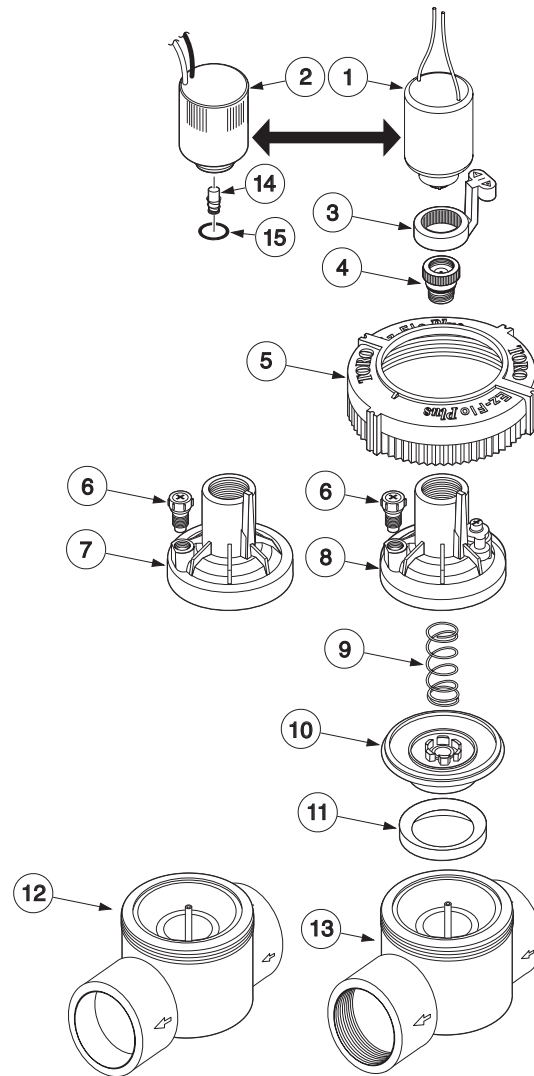

EZ-Flo Plus Series, 1 Inch Male

Item No.	Part No.	Description	Quantity Per Assy.
1	102-7053	Solenoid Assy., 24 VAC, 60 Hz	1
1	102-7054	Solenoid Assy., 24 VAC, 50 Hz	1
2	102-2709	Solenoid Assy., 24 DC, Latching	1
3	1081501	Handle, Bleed Plug	1
4	102-5593	Bleed Plug Assy., New	1
5	102-1717	Cover Nut	1
6	1081401	External Bleed Screw	1
7	512203	Cover Assy. (w/o Flow Control)	1
8	1115004	Cover Assy. (Flow Control Models)	1
9	204A-37	Spring	1
10	138802	Diaphragm Assy.	1
11	1116602	Divider	1
12	-----	Body Assy., 1", M x B, NPT	1
13	-----	Body Assy., 1", M x M, NPT	1
14	89-9562	Plunger	1
15	360-0220	O-Ring	1

EZ-Flo Plus Series, 1 Inch Female

Item No.	Part No.	Description	Quantity Per Assy.
1	102-7053	Solenoid Assy., 24 VAC, 60 Hz	1
1	102-7054	Solenoid Assy., 24 VAC, 50 Hz	1
2	102-2709	Solenoid Assy., 24 DC, Latching	1
3	1081501	Handle, Bleed Plug	1
4	102-5593	Bleed Plug Assy., New	1
5	102-1717	Cover Nut	1
6	1081401	External Bleed Screw	1
7	512203	Cover Assy. (w/o Flow Control)	1
8	1115004	Cover Assy. (Flow Control Models)	1
9	204A-37	Spring	1
10	138802	Diaphragm Assy.	1
11	1116602	Divider	1
12	-----	Body Assy., 1", F x F, Slip	1
13	-----	Body Assy., 1", F x F, NPT	1
14	89-9562	Plunger	1
15	360-0220	O-Ring	1

EZ-Flo Plus Series, 1 Inch Angle

Item No.	Part No.	Description	Quantity Per Assy.
1	102-7053	Solenoid Assy., 24 VAC, 60 Hz	1
1	102-7054	Solenoid Assy., 24 VAC, 50 Hz	1
2	1081501	Handle, Bleed Plug	1
3	102-5593	Bleed Plug Assy., New	1
4	102-1717	Cover Nut	1
5	1081401	External Bleed Screw	1
6	512203	Cover Assy. (w/o Flow Control)	1
7	1115004	Cover Assy. (Flow Control Models)	1
8	204A-37	Spring	1
9	138802	Diaphragm Assy.	1
10	1116602	Divider	1
11	-----	Body Assy., 1", F x F, NPT	1