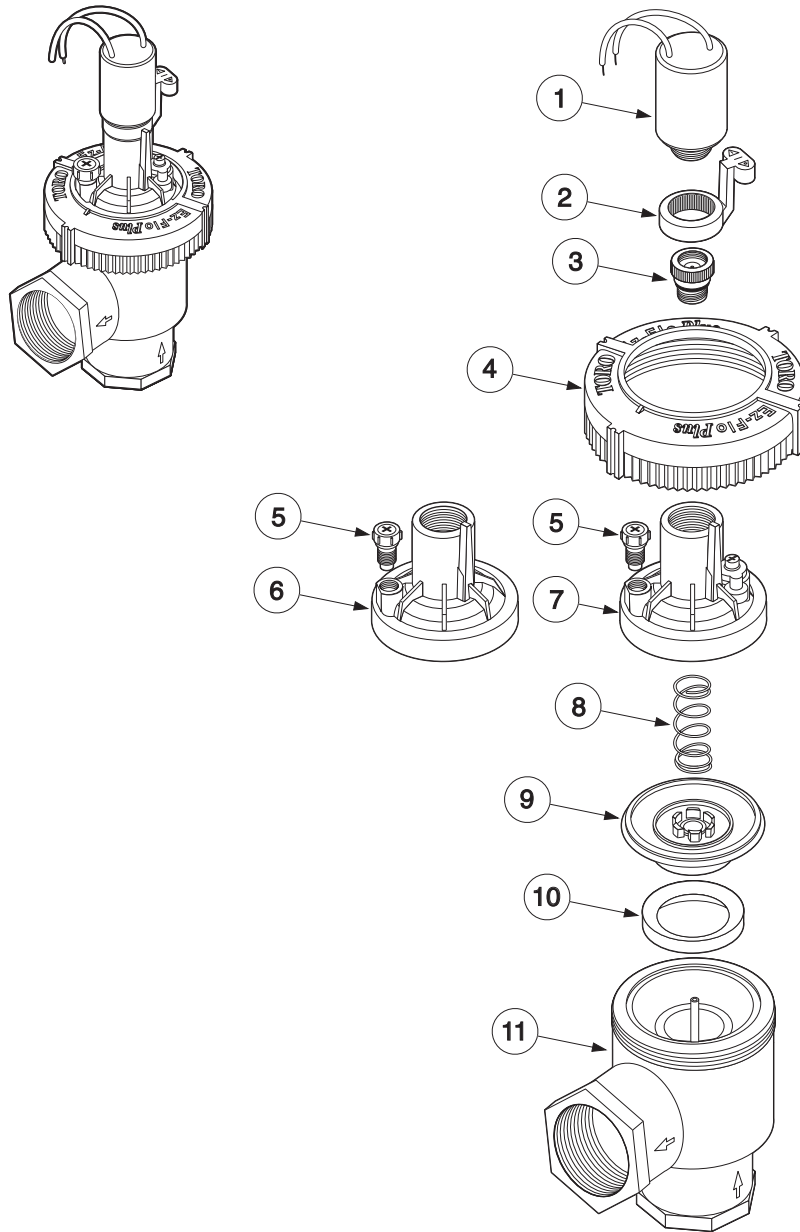

EZ-Flo Plus Series, 1 Inch Male

Item No.	Part No.	Description	Quantity Per Assy.
1	102-7053	Solenoid Assy., 24 VAC, 60 Hz	1
1	102-7054	Solenoid Assy., 24 VAC, 50 Hz	1
2	102-2709	Solenoid Assy., 24 DC, Latching	1
3	1081501	Handle, Bleed Plug	1
4	102-5593	Bleed Plug Assy., New	1
5	102-1717	Cover Nut	1
6	1081401	External Bleed Screw	1
7	512203	Cover Assy. (w/o Flow Control)	1
8	1115004	Cover Assy. (Flow Control Models)	1
9	204A-37	Spring	1
10	138802	Diaphragm Assy.	1
11	1116602	Divider	1
12	-----	Body Assy., 1", M x B, NPT	1
13	-----	Body Assy., 1", M x M, NPT	1
14	89-9562	Plunger	1
15	360-0220	O-Ring	1

EZ-Flo Plus Series, 1 Inch Female

Item No.	Part No.	Description	Quantity Per Assy.
1	102-7053	Solenoid Assy., 24 VAC, 60 Hz	1
1	102-7054	Solenoid Assy., 24 VAC, 50 Hz	1
2	102-2709	Solenoid Assy., 24 DC, Latching	1
3	1081501	Handle, Bleed Plug	1
4	102-5593	Bleed Plug Assy., New	1
5	102-1717	Cover Nut	1
6	1081401	External Bleed Screw	1
7	512203	Cover Assy. (w/o Flow Control)	1
8	1115004	Cover Assy. (Flow Control Models)	1
9	204A-37	Spring	1
10	138802	Diaphragm Assy.	1
11	1116602	Divider	1
12	-----	Body Assy., 1", F x F, Slip	1
13	-----	Body Assy., 1", F x F, NPT	1
14	89-9562	Plunger	1
15	360-0220	O-Ring	1

EZ-Flo Plus Series, 1 Inch Angle

Item No.	Part No.	Description	Quantity Per Assy.
1	102-7053	Solenoid Assy., 24 VAC, 60 Hz	1
1	102-7054	Solenoid Assy., 24 VAC, 50 Hz	1
2	1081501	Handle, Bleed Plug	1
3	102-5593	Bleed Plug Assy., New	1
4	102-1717	Cover Nut	1
5	1081401	External Bleed Screw	1
6	512203	Cover Assy. (w/o Flow Control)	1
7	1115004	Cover Assy. (Flow Control Models)	1
8	204A-37	Spring	1
9	138802	Diaphragm Assy.	1
10	1116602	Divider	1
11	-----	Body Assy., 1", F x F, NPT	1