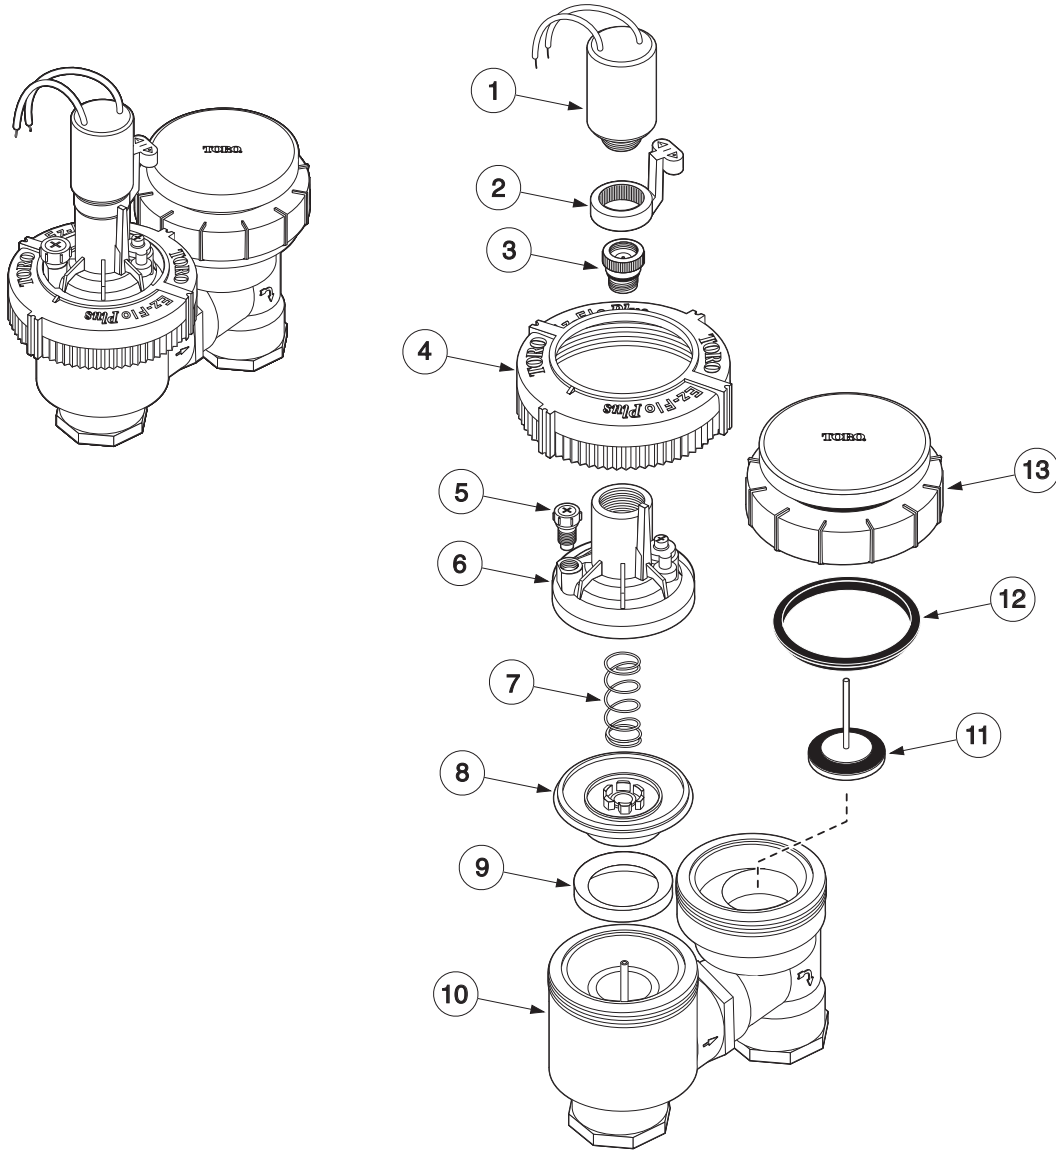

EZ-Flo Plus Series, 1 Inch Female

Item No.	Part No.	Description	Quantity Per Assy.
1	102-7053	Solenoid Assy., 24 VAC, 60 Hz	1
1	102-7054	Solenoid Assy., 24 VAC, 50 Hz	1
2	102-2709	Solenoid Assy., 24 DC, Latching	1
3	1081501	Handle, Bleed Plug	1
4	102-5593	Bleed Plug Assy., New	1
5	102-1717	Cover Nut	1
6	1081401	External Bleed Screw	1
7	512203	Cover Assy. (w/o Flow Control)	1
8	1115004	Cover Assy. (Flow Control Models)	1
9	204A-37	Spring	1
10	138802	Diaphragm Assy.	1
11	1116602	Divider	1
12	-----	Body Assy., 1", F x F, Slip	1
13	-----	Body Assy., 1", F x F, NPT	1
14	89-9562	Plunger	1
15	360-0220	O-Ring	1

EZ-Flo Plus Series, 1 Inch Angle

Item No.	Part No.	Description	Quantity Per Assy.
1	102-7053	Solenoid Assy., 24 VAC, 60 Hz	1
1	102-7054	Solenoid Assy., 24 VAC, 50 Hz	1
2	1081501	Handle, Bleed Plug	1
3	102-5593	Bleed Plug Assy., New	1
4	102-1717	Cover Nut	1
5	1081401	External Bleed Screw	1
6	512203	Cover Assy. (w/o Flow Control)	1
7	1115004	Cover Assy. (Flow Control Models)	1
8	204A-37	Spring	1
9	138802	Diaphragm Assy.	1
10	1116602	Divider	1
11	-----	Body Assy., 1", F x F, NPT	1

EZ-Flo Plus AVB Series, 3/4 Inch and 1 Inch

Item No.	Part No.	Description	Quantity Per Assy.
1	102-7053	Solenoid Assy., 24 VAC, 60 Hz	1
1	102-7054	Solenoid Assy., 24 VAC, 50 Hz	1
2	1081501	Handle, Bleed Plug	1
3	102-1197	Bleed Plug Assy., New	1
4	102-1717	Cover Nut	1
5	1081401	External Bleed Screw	1
6	1115004	Cover Assy.	1
7	204A-37	Spring	1
8	138802	Diaphragm Assy.	1
9	1116602	Divider	1
10	-----	Body Assy, 3/4", NPT	1
10	-----	Body Assy, 1", NPT	1
11	1088001	Stem Assy., 3/4"	1
11	1018601	Stem Assy., 1"	1
12	595901	Seal, Anti-Siphon Cover, 3/4"	1
12	655401	Seal, Anti-Siphon Cover, 1"	1
13	217107-H	Shield/Cover Assy., 3/4"	1
13	519111	Shield/Cover Assy., 1"	1