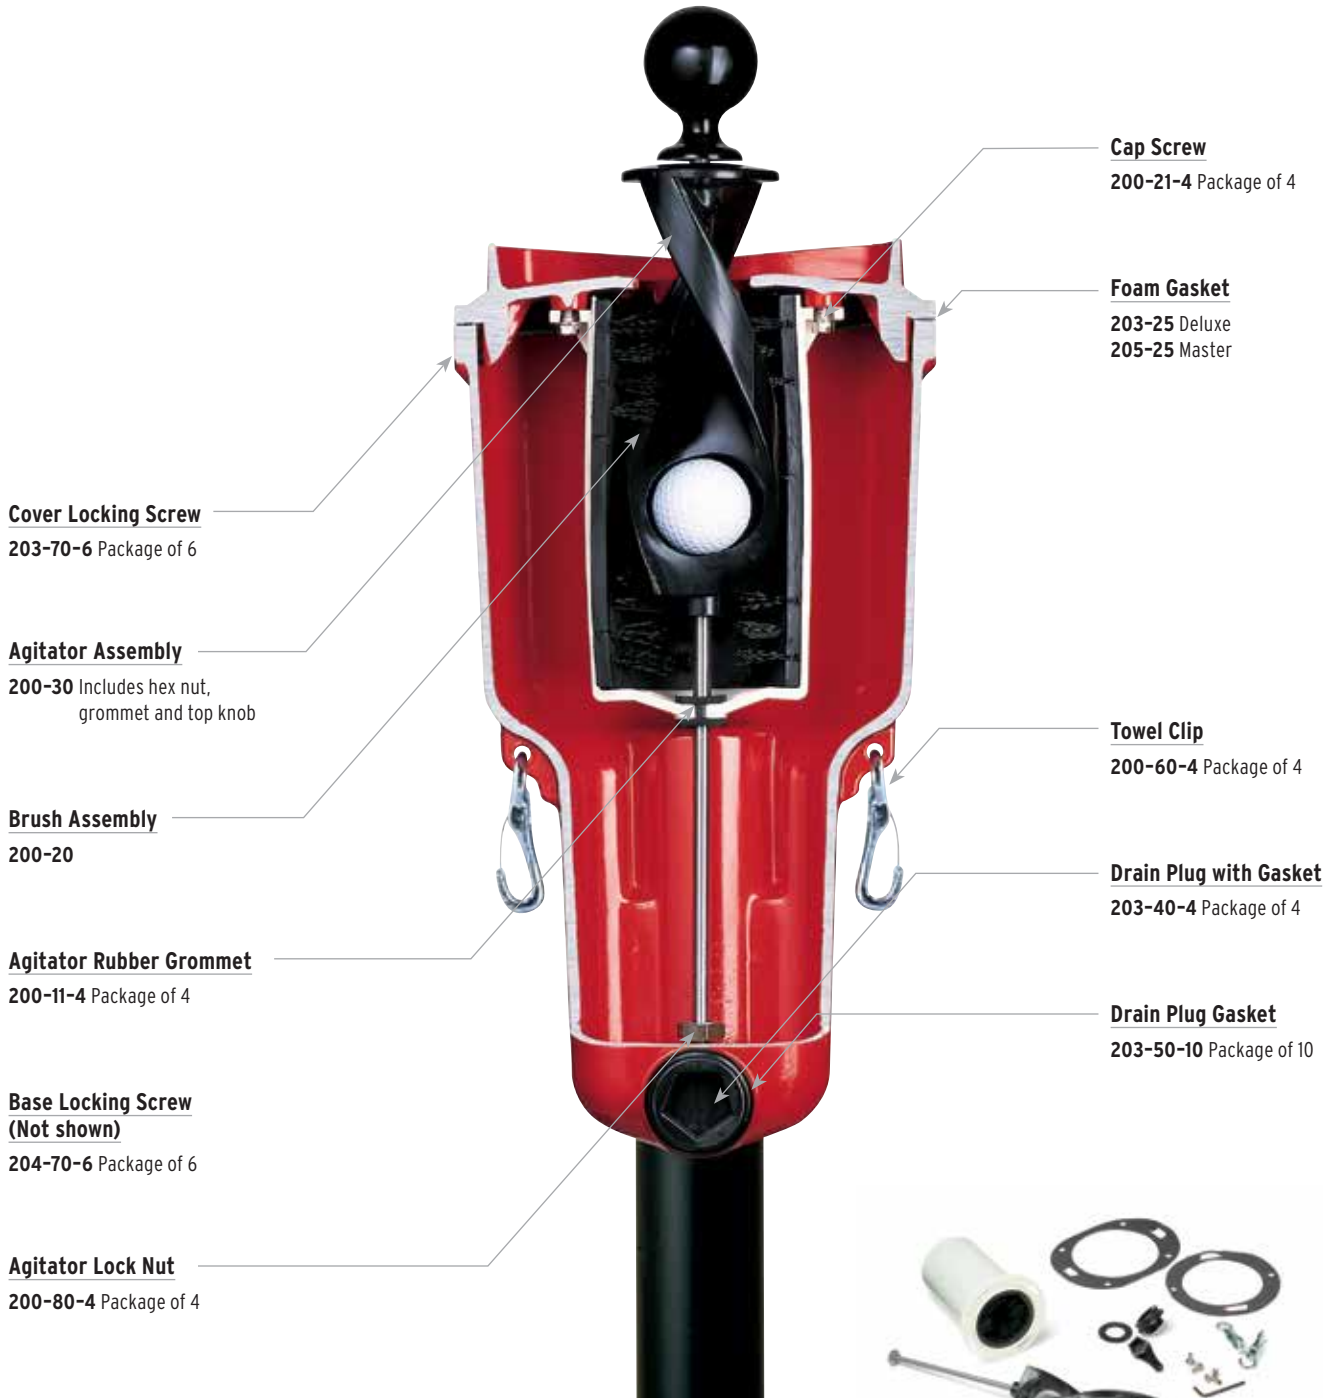

Deluxe Ball Washer

Our most popular model. Drain plug located in front for easy cleaning and flushing. Patented internal overflow sends excess liquid down the inside of the pipe stand.

Capacity: 7 pt. (3.3 liter)

Because Golfers Notice.

Master Ball Washer

The classic. Original design ensures reliability: durable aluminum castings and just one moving part. Easy to maintain and update, eliminates leakage with tamper-resistant drain plug and gasket. Unlimited color options.

Capacity: 5 pt. (2.4 liter)

205-01 Par Aide Red (stock)

205-02 Hunter Green (stock) **Best Seller**

205-00 Black (stock)

205-99 Other color, please specify

Twin Ball Washer available, but not shown.

**MANY COLOR OPTIONS AVAILABLE.
GO TO WWW.PARAIDE.COM FOR MORE.**

Cover Locking Screw
203-70-6 Package of 6

Agitator Assembly
200-30 Includes hex nut,
grommet and top knob

Brush Assembly
200-20

Agitator Rubber Grommet
200-11-4 Package of 4

**Base Locking Screw
(Not shown)**
204-70-6 Package of 6