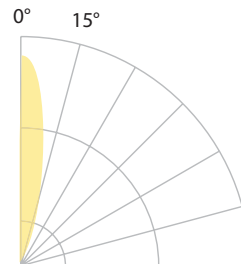

ORDERING NUMBER

		Color Temp		Finish	
2022	<i>Round Honeycomb Louver</i>	27	2700K	BS	<i>Bronzed Stainless Steel</i>
		30	3000K	SS	<i>Stainless Steel</i>

IEC safety Standard	Walk over	Drive over	
	Resistance to static load test	Yes (1125lbs)	Yes (4496lbs)
Resistance to torque and shear loads test	N/A	Yes	

2022-30 _____

Example: **2022-30SS**

wacighting.com
Phone (800) 526.2588
Fax (800) 526.2585

Headquarters/Eastern Distribution Center
44 Harbor Park Drive
Port Washington, NY 11050

Central Distribution Center
1600 Distribution Ct
Lithia Springs, GA 30122

Western Distribution Center
1750 Archibald Avenue
Ontario, CA 91760