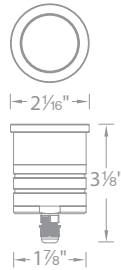

2" INGROUND - SLIM ROUND

2011

WAC

LANDSCAPE LIGHTING

Fixture Type:

Catalog Number:

Project: _____

Location: _____

PRODUCT DESCRIPTION

Landscape 2" recessed in-ground luminaire for soft ground application.

FEATURES

- IP68 rated, Suitable for continuous immersion under water
- Factory sealed water tight fixtures
- Solid stainless steel construction
- 6' lead wire and direct burial gel filled wire nuts included
- Maintains constant lumen output against voltage drop
- UL 1838 Listed

SPECIFICATIONS

Input: 9 - 15VAC (Transformer is required)
Power: 4.1W / 6.6VA
Brightness: 170 lm
Beam Angle: 25°
CRI: 85
Rated Life: 70,000 hours

ORDERING NUMBER

		Color Temp	Finish
2011	<i>Slim round</i>	27 2700K	BS <i>Bronzed Stainless Steel</i>
		30 3000K	SS <i>Stainless Steel</i>