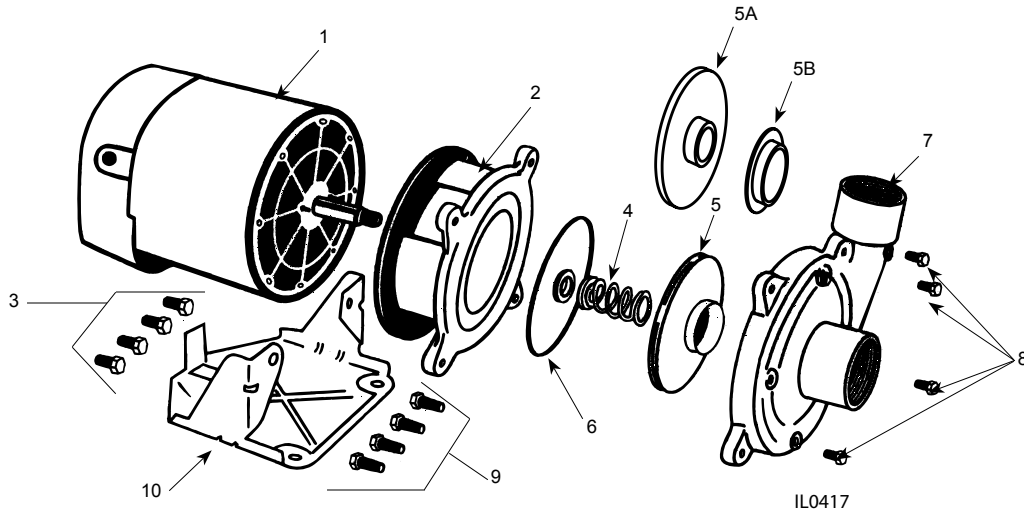

CENTRIFUGAL PUMP REPAIR PARTS "CJ103/EL103" SERIES (For Pricing Refer To Repair Parts Price List)

		HP	1/3	1/2	3/4	1	1-1/2	2	
		STAGE	1	1	1	1	1	1	
ITEM	SINGLE PHASE BRASS IMPELLER	MODEL NO.	CJ103031	CJ103051 EL103051	CJ103071 EL103071	CJ103101 EL103101	CJ103151 EL103151	CJ103201 EL103201	
	THREE PHASE BRASS IMPELLER			CJ103053	CJ103073	CJ103103	CJ103153	CJ103203	
	SINGLE PHASE PLASTIC IMPELLER			CJ103P031 EL103P031	CJ103P051 EL103P051	CJ103P071 EL103P071	CJ103P101 EL103P101	CJ103P151 EL103P151	CJ103P201
	THREE PHASE PLASTIC IMPELLER				CJ103P053	CJ103P073	CJ103P103	CJ103P153	CJ103P203
	DESCRIPTION	PART NO.	QTY.						
1	Motor, Nema J - 1PH		98J103	98J105	98J107	98J110	98J115	98J120	
1	Motor, Nema J - 3 PH		—	98J305	98J307	98J310	98J315	98J320	
	Motor Access Cover	021301R	1	1	1	1	1	1	
	Screws, Access Cover	021302	2	2	2	2	2	2	
‡	Slinger Washer	126905	1	1	1	1	1	1	
2	Mounting Ring	134107	1	1	1	1	1	1	
3	Hex Hd. Cap Screws 3/8 x 3/4"	*	4	4	4	4	4	4	
4	Seal, Rotary w/Spring	131100	1	1	1	1	1	1	
5	Impeller - Brass	130403	130403	126900	127805	127804	127806	127848	
5A	Impeller - Plastic	133426	133426	139222	021280	135248	021279	N/A	
5B	Clearance Ring		N/A	138138	134240	134240	134240	N/A	
6	Ring, Square Cut †	132583	1	1	1	1	1	1	
7	Body Assembly - Brass Impeller		127870	127870	127780	127780	127780	127780	
	Body Assembly - Plastic Impeller	021439	1	1	1	1	1	N/A	
‡	Suction Clearance Ring-Brass		127869A	127869A	N/A	N/A	N/A	N/A	
8	Pipe Plugs, 1/8" NPT	*	4	4	4	4	4	4	
9	Hex Hd. Cap Screws 3/8 x 1"	*	4	4	4	4	4	4	
10	Base	125855	1	1	1	1	1	1	

(*) Standard hardware item

(‡) Not shown

(†) For pumps with paper gasket, replace with part number 127782

(Δ) Kit Includes: Access Cover, Screws & Wiring Diagrams