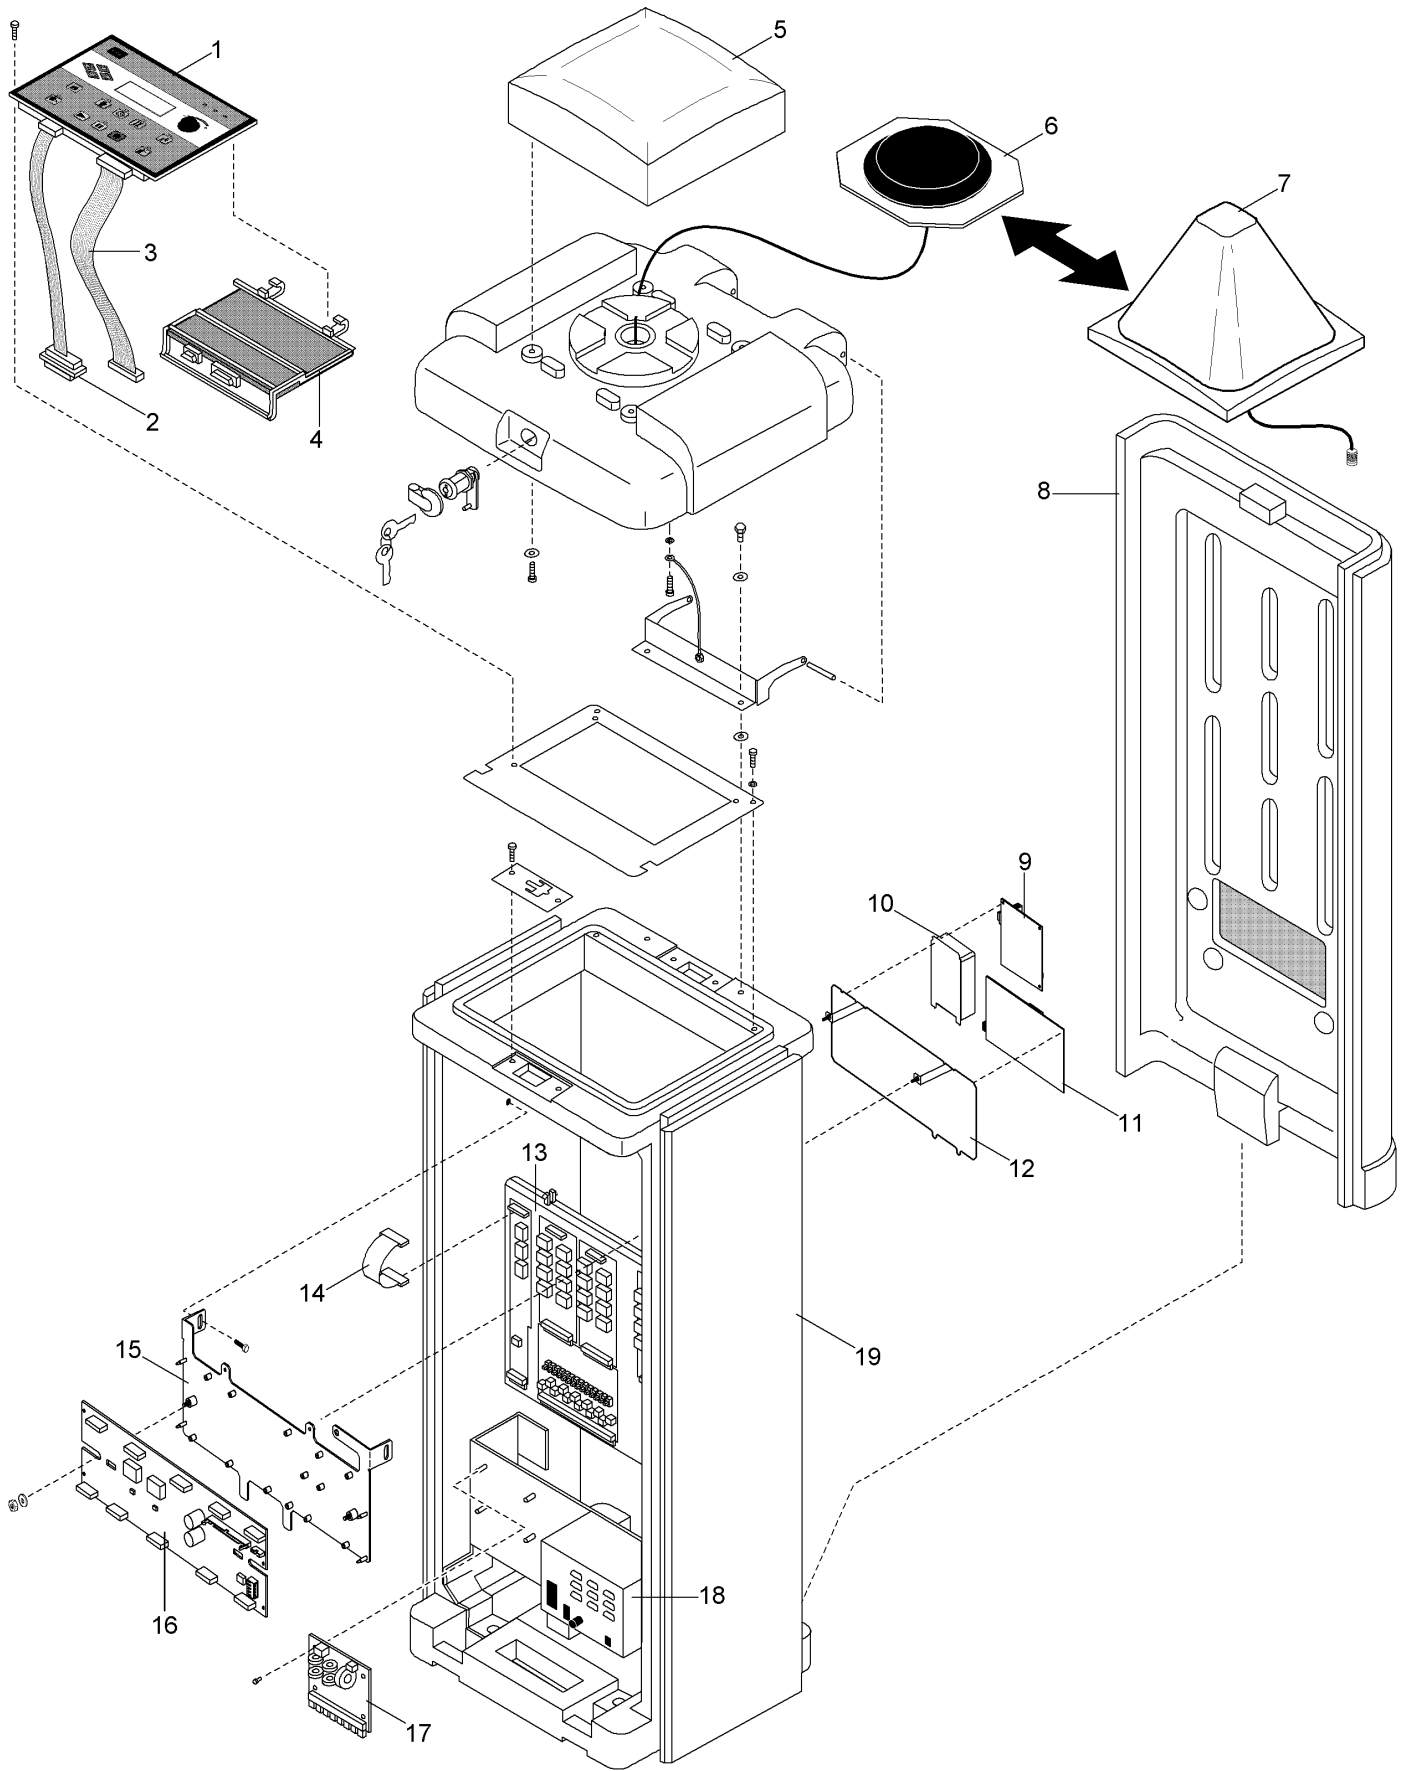

## Network VP and VPe - 2013 and Later (continued)

<i>Ref.</i>	<i>Part Number</i>	<i>Qty.</i>	<i>Description</i>	<i>Ref.</i>	<i>Part Number</i>	<i>Qty.</i>	<i>Description</i>
1	102-3497SK	1	Timing Mechanism (Tm), Vp Satellite	12	118-1938SK	1	Bracket, Radio, Vertical
2	102-4573SK	1	Cable Assy., Tm To Modem	13		1	Vp Internal Components (See Vp Internal Components Section) ●
3	102-3030SK	1	Cable Assy., Tm To Distribution, 12"	14	102-0670	5	Ribbon Cable, Distribution To Output, 4" Length
4	89-9026	1	Standard Modem, Svc.	14	118-2736	5	Ribbon Cable, Distribution To Output, 12" Length
4	364-1003	1	Cable Assy., Tm To Distribution, 18"	15	118-1937SK	1	Bracket, Power Distribution Board, Vertical
5		1	Cover, Satellite Lid (See Golf Controller Plastic Pedestal Cabinet Components Section) ●	16	118-2737SK	1	Power Distribution Board, Straight Connectors
6	102-6808	1	Kit, Service, Antenna Assy., Plastic Pedestal	17	102-8086SK	1	Pcb Assy. Surge Board
7		1	Dome Antenna Assy., Plastic Pedestal ●	18		1	Power Supply Assy. (See Power Supply Assembly Section) ●
8		1	Satellite Plastic Pedestal & Components (See Golf Controller, Plastic Pedestal Cabinet Components Section) ●	19		1	Satellite Plastic Pedestal & Components (See Golf Controller, Plastic Pedestal Cabinet Components Section) ●
9	102-3125SK	1	Radio Interface Board				
10	363-4638SK	1	Maxon Radio				
11	89-7701	1	Modem Assy., Universal, Service				