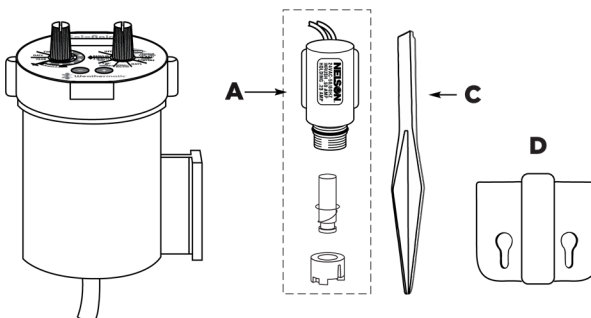

SOLORAIN 8020

A DC Latching Solenoid (12 VDC 7/8" - 24 threads)	8020DC
C 8020 Series Mounting Stake	8020S
D 8020 Series Mounting Plate	8020P