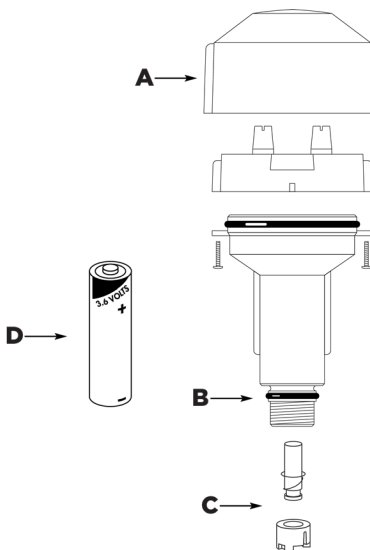

SMARTWIRE 2-WIRE SYSTEM

SmartWire Splice Kit	SLCONN

SMARTLINE SOLAR

Solar Panel Assembly - 50 Watt Capacity	SOLARPAN-50
Solar Charge Control Box Assembly	SOLARCHG
Solar Battery Assembly	SOLARBATT-48
Solar Inverter, 12VDC-24VAC, 40watt	VEU-055
Solar Panel Only 50watt (single panel)	VEU-054

SLW SERIES ON-SITE WEATHER STATION

SLW10/15 Rain Sensor Assembly	SLW1015DISKASSY
SLW1/5 Rain Sensor Assembly	SLW1DISKASSY
420 Rain Stack	420DISKASSY
RFS5 Rain Sensor Assembly	RFS5DISKASSY
SLW Aluminum Bracket	SLW1-5BSA

FLOW SENSORS

PVC Flow Sensor Plug Assembly	SLFSI-T00-03

SPRAY HEADS

Wiper Seal MAX Series	180-210
MAX Series Cover	180-202

BRASS NOZZLES

Strainer, B3, B15, B18, B20, & B24 Series (50 per bag)	12-180SA

MPR NOZZLES

MPR Strainer (50 per bag)	180-125SA

SOLORAIN 8014SR

A Protective Cover	77593
B O-ring	77440
C Plunger with spring	77598
D 3.6V Lithium Battery Kit (Also includes o-ring & gasket)	77482