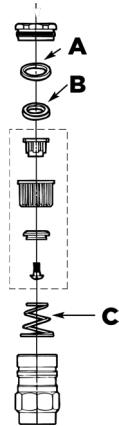

8200CR SERIES

A Bleed Lever Assembly Kit (5 per bag)	30-MBK	8200CR-25D - 2-1/2" BRONZE BULLET	
B Solenoid	S24BSA	F 2 1/2" Valve Rebuild Kit	30-17SAK
B S24B Actuator Assembly only	30-91ASA	F Cover Assembly	30-15ESA
C Exhaust Fitting Kit (5 per bag)	144-900SA	G Cover Bolt	VMA-048
C Exhaust Fitting	144-900	H 5 1/16" dia. Diaphragm	30-404DMSA
C Exhaust Seal	144-600	J Diaphragm Assembly	30-17DSA
D Standard Handle Assembly	30-705	Diaphragm Spring	30-405
E Non-Potable Handle Assembly (5 per bag)	30-706NPSA	K Flow Control Kit (5 per bag)	30-406AYSAK

8200CR-10D - 1" BRONZE BULLET

F 1" Valve Rebuild Kit	30-05SAK
F Cover Assembly	30-03SA
G Cover Bolt	VMA-047
H 3 1/4" dia. Diaphragm	30-104DMSA
J Diaphragm Assembly	30-05DSA
Diaphragm Spring	30-119
K Flow Control Kit (5 per bag)	8200FSAK
Flow Control (1 per bag)	8200FAK

8200CR-12D - 1 1/4" BRONZE BULLET

F 1 1/4" Valve Rebuild Kit	30-08SAK
F Cover Assembly	30-03SA
G Cover Bolt	VMA-047
H 3 1/4" dia. Diaphragm	30-104DMSA
J Diaphragm Assembly	30-08DSA
K Flow Control Kit (5 per bag)	8200FSAK
Diaphragm Spring	30-119
Flow Control (1 per bag)	8200FAK

PRK-24 - PRESSURE REGULATOR KIT

Regulator Adapter Assembly	120-10SA
Regulator Tubing Assembly	VMF-004SA
Exhaust Port Screw, Round Head, #2 x 3/8"	VMA-044
Regulator Control Assembly	120-15SA
Downstream Tubing Assembly	VMF-005SA

QUICK COUPLING VALVES

Washer Kit	77287
U cup Seal Kit	77288
Spring Kit	77289