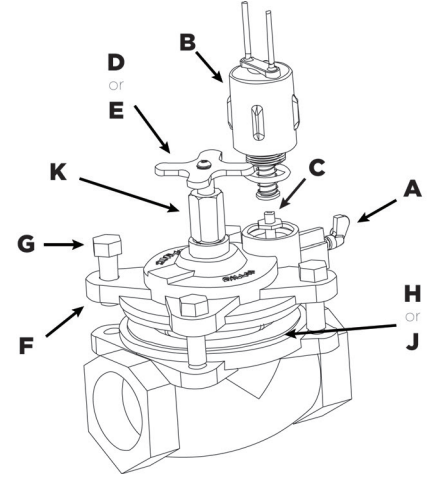

8200CR SERIES

A Bleed Lever Assembly Kit (5 per bag)	30-MBK	8200CR-25D - 2-1/2" BRONZE BULLET	
B Solenoid	S24BSA	F 2 1/2" Valve Rebuild Kit	30-17SAK
B S24B Actuator Assembly only	30-91ASA	F Cover Assembly	30-15ESA
C Exhaust Fitting Kit (5 per bag)	144-900SA	G Cover Bolt	VMA-048
C Exhaust Fitting	144-900	H 5 1/16" dia. Diaphragm	30-404DMSA
C Exhaust Seal	144-600	J Diaphragm Assembly	30-17DSA
D Standard Handle Assembly	30-705	Diaphragm Spring	30-405
E Non-Potable Handle Assembly (5 per bag)	30-706NPSA	K Flow Control Kit (5 per bag)	30-406AYSAK

8200CR-10D - 1" BRONZE BULLET

F 1" Valve Rebuild Kit	30-05SAK
F Cover Assembly	30-03SA
G Cover Bolt	VMA-047
H 3 1/4" dia. Diaphragm	30-104DMSA
J Diaphragm Assembly	30-05DSA
Diaphragm Spring	30-119
K Flow Control Kit (5 per bag)	8200FSAK
Flow Control (1 per bag)	8200FAK

8200CR-12D - 1 1/4" BRONZE BULLET

F 1 1/4" Valve Rebuild Kit	30-08SAK
F Cover Assembly	30-03SA
G Cover Bolt	VMA-047
H 3 1/4" dia. Diaphragm	30-104DMSA
J Diaphragm Assembly	30-08DSA
K Flow Control Kit (5 per bag)	8200FSAK
Diaphragm Spring	30-119
Flow Control (1 per bag)	8200FAK

PRK-24 - PRESSURE REGULATOR KIT

Regulator Adapter Assembly	120-10SA
Regulator Tubing Assembly	VMF-004SA
Exhaust Port Screw, Round Head, #2 x 3/8"	VMA-044
Regulator Control Assembly	120-15SA
Downstream Tubing Assembly	VMF-005SA

QUICK COUPLING VALVES

Washer Kit	77287
U cup Seal Kit	77288
Spring Kit	77289