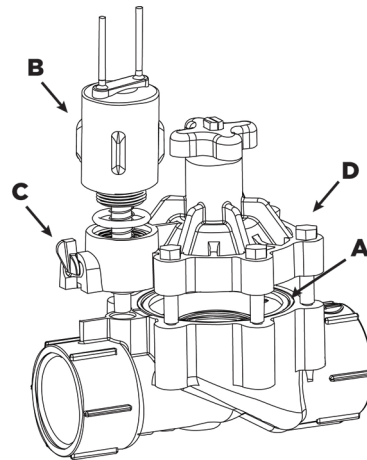

N-100 SERIES - NITRO

A 2 3/8" dia. Diaphragm Assembly	110-603SA
B Solenoid	S20PSA
C Bleed Lever Assembly Kit (5 per bag)	110-605SA
D Cover Bolt	110-610
Exhaust O-Ring	VMO-001