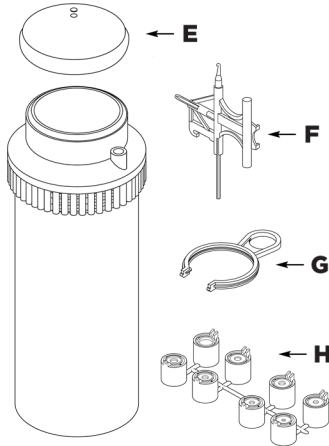

6000 SERIES

H 6000 Pro Series 25° trajectory Nozzle Set (Bag of 10)	77576
H 6000 Low Angle 13° Trajectory Nozzle Set (Bag of 10)	6095

6000/6500 ROTOR COMMON PARTS

E Protective Cap	77589
F 6000/6500 Key (Hex Wrench) (Bag of 5)	6096
Lavender Cap	6090
G Support Collar	77575
Anti-Drain Valve	6099

6500 ROTOR

6500 25° Trajectory Nozzle Set (Bag of 10)	77636