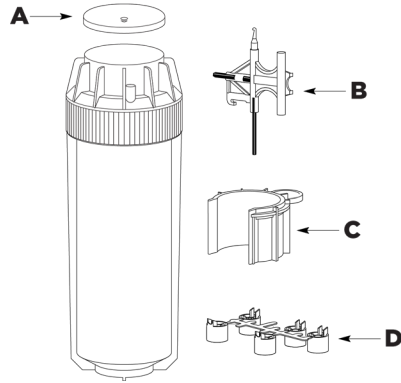

7000 SERIES

Protective Cap	77465
7500 Key (Hex Wrench) (Bag of 5)	6097
Support Collar	77652
7500 Series 25° trajectory Nozzle Set (Bag of 10)	77579
Sod Cup Kit	6101
Lavender Cap	6102