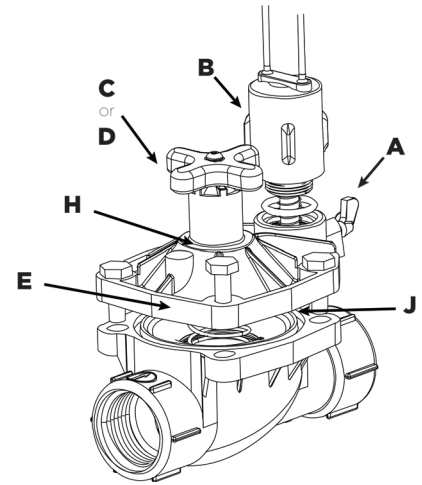

COMMERCIAL TURBO ROTARY SPRINKLER

CT70 Nozzle Tree (10 per bag)	148-12SA
Back Check Washer for Rotors (20 per bag)	148-148SA

N-100 SERIES - NITRO

A 2 3/8" dia. Diaphragm Assembly	110-603SA
B Solenoid	S20PSA
C Bleed Lever Assembly Kit (5 per bag)	110-605SA
D Cover Bolt	110-610
Exhaust O-Ring	VMO-001

REFERENCE REPAIR PARTS

SILVER BULLET (SB/12000)

A Bleed Lever Assembly Kit (5 per bag)	45-130R1-1SA	SB-10/10F-HP (12000) SERIES "NEW STYLE" PARTS	
B Solenoid	S20PSA	J 2 3/8" dia. Diaphragm Assembly	110-603SA
C Standard Handle Assembly	144-010		
D Non-Potable Handle Assembly (5 per bag)	45-011NPSA	SB-15 (12024E-15-H) - 1 1/2" SILVER BULLET	
E Diaphragm Spring	45-113	G 1 1/2" Valve Rebuild kit	12000SAK-15
Exhaust O-Ring	VMO-001	H Cover Bolt	VMA-034
S20PSA Actuator Assembly only	112-01SA	J 1 1/2" dia. Diaphragm	49-110DMSA
		K Diaphragm Assembly	49-10DSA
SB-10 (12024E-10-H) - 1" SILVER BULLET			
H Cover Bolt	VMA-034	SB-20 (12024E-20-H) - 2" SILVER BULLET	
Flow Adjust Kit (5 per bag)	110-03SA	G 2" Valve Rebuild kit	12000SAK-20
		H Cover Bolt	VMA-056
SB-10/10F (12024E-10-H) - 1" SILVER BULLET "OLD STYLE"			
J 1" dia. Diaphragm	110-003SA	K Diaphragm Assembly	50-110DMSA
		K Diaphragm Assembly	50-10DSA