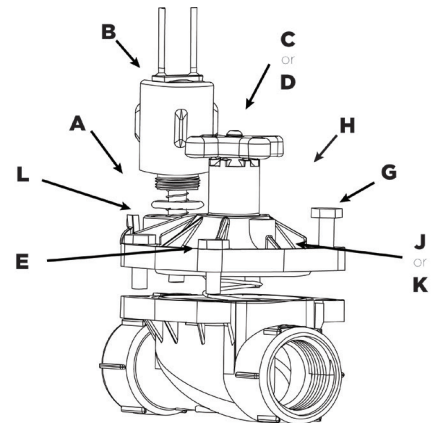

21000 SERIES

A Bleed Lever Assembly Kit (5 per bag)	45-130R1-1SA	21024E-15D - 1 1/2" BLACK BULLET	
B Solenoid	S20PSA	G 1 1/2" Valve Rebuild Kit	49-10SAK
C Standard Handle Assembly	144-010	H Cover Bolt	VMA-034
D Non-Potable Handle Assembly (5 per bag)	45-011NPSA	J 3 5/16" dia. Diaphragm	49-110DMSA
E Diaphragm Spring	45-113	K Diaphragm Assembly	49-10DSA
Exhaust O-Ring	VMO-001	L Cover Assembly	49-02SA
S20PSA Actuator Assembly only	112-01SA		
21024E-20D - 2" BLACK BULLET			
G 1" Valve Rebuild Kit	45-10SAK	H Cover Bolt	VMA-056
H Cover Bolt	VMA-034	J 4 3/8" dia. Diaphragm	50-110DMSA
J 2 1/4" dia. Diaphragm	45-110DMSA	K Diaphragm Assembly	50-10DSA
K Diaphragm Assembly	45-10DSA	L Cover Assembly	50-02SA
L Cover Assembly	45-02FSA