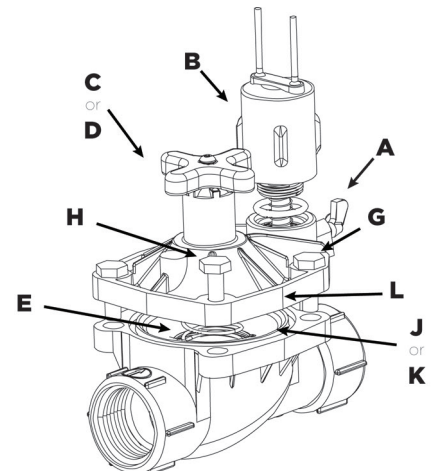

11000 SERIES

A Bleed Lever Assembly Kit (5 per bag)	45-130R1-1SA	11024FCR-15D - 1 1/2" BLACK MAX	
B Solenoid	S24BSA	G 1 1/2" Valve Rebuild Kit	49-20SAK
C Standard Handle Assembly	144-010	H Cover Bolt	VMA-034
D Non-Potable Handle Assembly (5 per bag)	45-011NPSA	J 3 5/16" dia. Diaphragm	49-110DMSA
E Diaphragm Spring	45-113	K Diaphragm Assembly	49-10DSA
S24B Acuator Spring Assembly	30-91ASA	L Cover Assembly	49-02SA
Exhaust O-Ring	VMO-001		
11024FCR-20D - 2" BLACK MAX			
G 1" Valve Rebuild Kit	45-20SAK	H Cover Bolt	VMA-056
H Cover Bolt	VMA-034	J 4 3/8" dia. Diaphragm	50-110DMSA
J 2 1/4" dia. Diaphragm	45-110DMSA	K Diaphragm Assembly	50-10DSA
K Diaphragm Assembly	45-20DSA	L Cover Assembly	50-02SA
L Cover Assembly	45-02FSA