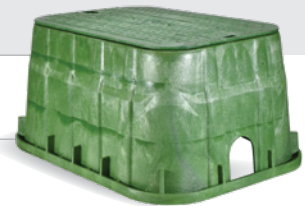

## 10" Round Valve Box | 33 SKUs

<b>Box Options</b>	Black, Green, Purple, Sand, Gray
<b>Lid Options</b>	ICV (black/green/sand/brown), Water (black/green), Sewer (green), Reclaimed (green/purple/black), Electric (gray)

## 14" x 19" | 34 SKUs

<b>Box Options</b>	Black, Green, Sand, Gray, Purple
<b>Lid Options</b>	ICV (black/green/sand/brown), Water (black/green), Sewer (green), Reclaimed (black/green/purple), Electric (gray/green)

## 13" x 20" | 24 SKUs

<b>Box Options</b>	Black, Green, Purple, Sand
<b>Lid Options</b>	ICV (black/green/sand/brown), Water (black/green), Sewer (green), Reclaimed (purple/black)