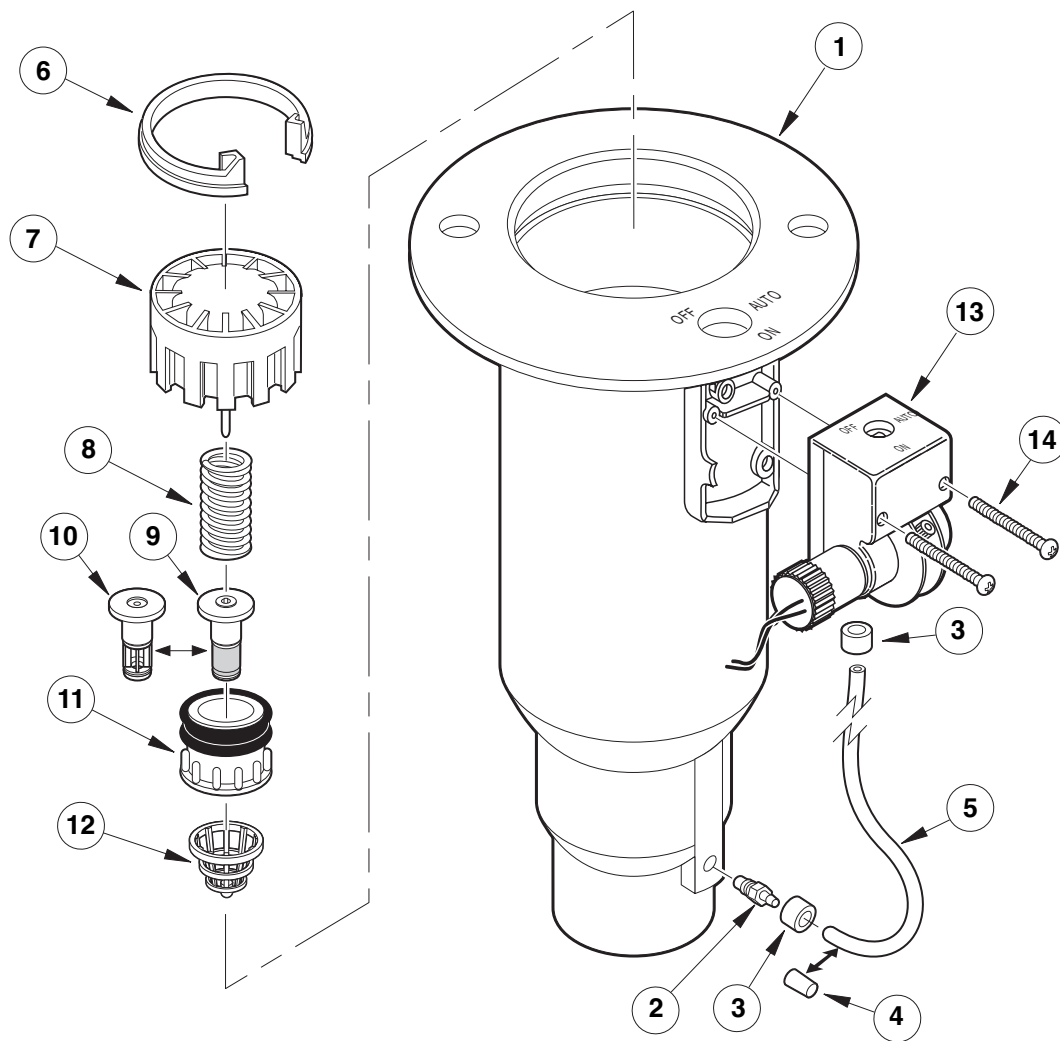

Golf Sprinkler Body — 1 Inch — 800S & DT Series

Item No.	Part No.	Description	Quantity Per Assy.
1	102-1090	1 INCH NPT BODY STYLE Electric w/o VIH (Includes Items 1-2)	1
1	102-1084	Hydraulic NO w/o VIH (Includes Items 1-2)	1
1	102-1078	COM w/o VIH (Includes Items 1-3 & 5)	1
1	102-1092	1 INCH BSP BODY STYLE Electric w/o VIH (Includes Items 1-2)	1
1	102-1086	Hydraulic NO w/o VIH (Includes Items 1-2)	1
1	102-1080	COM w/o VIH (Includes Items 1-3 & 5)	1
1	102-1094	1 INCH BSP BODY STYLE 1" ACME Body Style, Electric w/o VIH (Includes Items 1-2)	1
1	102-1088	1" ACME Body Style, Hydraulic NO w/o VIH (Includes Items 1-2)	1
1	102-1082	1" ACME Body Style, COM w/o VIH (Includes Items 1-3 & 5)	1