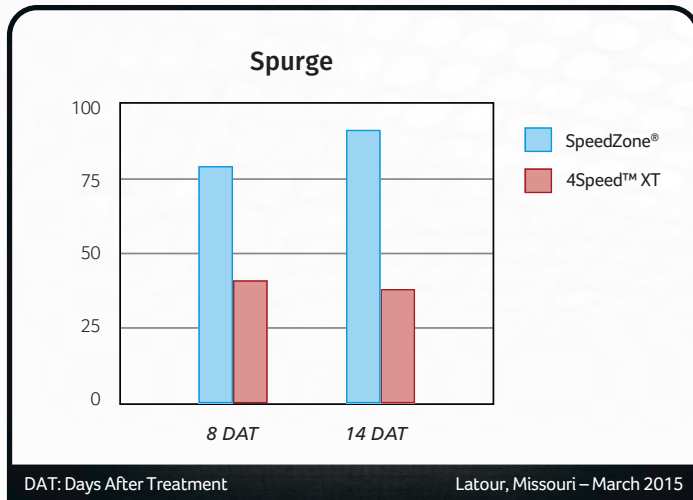

SpeedZone® Broadleaf Herbicide for Turf

Rapid control of tough broadleaf weeds

WHAT IT IS

SpeedZone® Broadleaf Herbicide for Turf is proven in university and real-world trials to provide exceptional control of broadleaf weeds fast, including clover, plantain, ground ivy, and spurge. SpeedZone delivers visible activity in hours, and weed death can occur within seven to 14 days. Highly selective in both warm- and cool-season turfgrasses, SpeedZone is rainfast in as little as three hours.

WHAT IT DOES

- SpeedZone controls:**
- Clover
 - Plantain
 - Ground ivy
 - Spurge
 - Dandelion
 - Common chickweed
 - Other broadleaf weeds as listed
- Labeled for use on:**
- Kentucky bluegrass
 - Annual bluegrass
 - Annual ryegrass
 - Perennial ryegrass
 - Tall fescue
 - Red or fine leaf fescue
 - Other turfgrasses as listed
- Ideal for use on:**
- Residential sites
 - Golf courses
 - Commercial areas
 - Athletic fields
 - Sod farms
 - Roadsides
 - Cemeteries

THE PROOF

SpeedZone® achieves exceptional visual response in just 14 days.

Size	Product Code	EPA Reg. No.
30 gallon	6541046	2217-833
2.5 gallon	6541126	
1 gallon	6541076	
20 ounce	652400-1	

Checked Flag/Label Design®, Gordon's®, ProForm®, and SpeedZone® are registered trademarks of PBI-Gordon Corporation. 4Speed™ is a trademark of Nufarm Limited. 03/15 03873