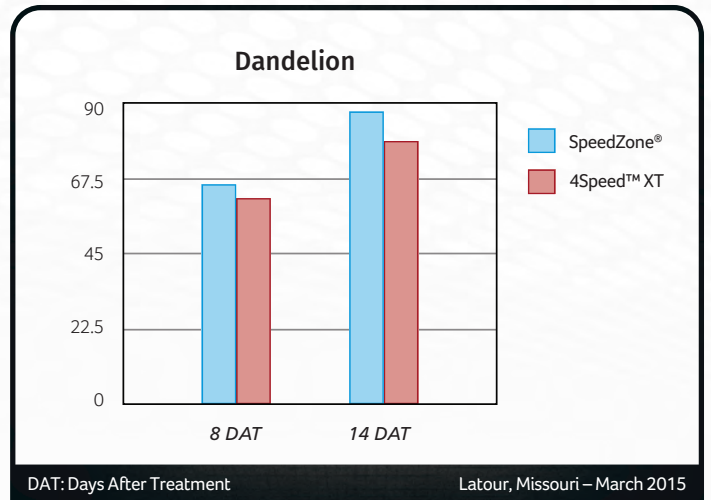

SpeedZone® Broadleaf Herbicide for Turf

Rapid control of tough broadleaf weeds

WHAT IT IS

SpeedZone® Broadleaf Herbicide for Turf is proven in university and real-world trials to provide exceptional control of broadleaf weeds fast, including clover, plantain, ground ivy, and spurge. SpeedZone delivers visible activity in hours, and weed death can occur within seven to 14 days. Highly selective in both warm- and cool-season turfgrasses, SpeedZone is rainfast in as little as three hours.

WHAT IT DOES

- SpeedZone controls:**
- Clover
 - Plantain
 - Ground ivy
 - Spurge
 - Dandelion
 - Common chickweed
 - Other broadleaf weeds as listed
- Labeled for use on:**
- Kentucky bluegrass
 - Annual bluegrass
 - Annual ryegrass
 - Perennial ryegrass
 - Tall fescue
 - Red or fine leaf fescue
 - Other turfgrasses as listed
- Ideal for use on:**
- Residential sites
 - Golf courses
 - Commercial areas
 - Athletic fields
 - Sod farms
 - Roadsides
 - Cemeteries

THE PROOF

SpeedZone® achieves exceptional visual response in just 14 days.

Size	Product Code	EPA Reg. No.
30 gallon	6541046	2217-833
2.5 gallon	6541126	
1 gallon	6541076	
20 ounce	652400-1	

Checked Flag/Label Design®, Gordon's®, ProForm®, and SpeedZone® are registered trademarks of PBI-Gordon Corporation. 4Speed™ is a trademark of Nufarm Limited. 03/15 03873