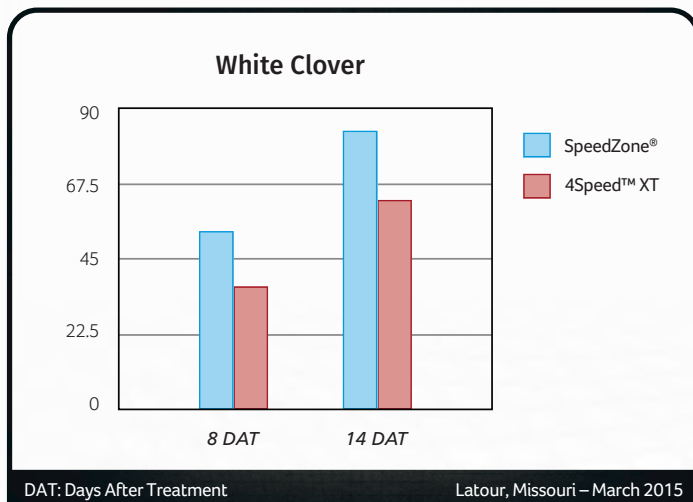

SpeedZone® Broadleaf Herbicide for Turf

Rapid control of tough broadleaf weeds

WHAT IT IS

SpeedZone® Broadleaf Herbicide for Turf is proven in university and real-world trials to provide exceptional control of broadleaf weeds fast, including clover, plantain, ground ivy, and spurge. SpeedZone delivers visible activity in hours, and weed death can occur within seven to 14 days. Highly selective in both warm- and cool-season turfgrasses, SpeedZone is rainfast in as little as three hours.

WHAT IT DOES

- SpeedZone controls:**
- Clover
 - Plantain
 - Ground ivy
 - Spurge
 - Dandelion
 - Common chickweed
 - Other broadleaf weeds as listed
- Labeled for use on:**
- Kentucky bluegrass
 - Annual bluegrass
 - Annual ryegrass
 - Perennial ryegrass
 - Tall fescue
 - Red or fine leaf fescue
 - Other turfgrasses as listed
- Ideal for use on:**
- Residential sites
 - Golf courses
 - Commercial areas
 - Athletic fields
 - Sod farms
 - Roadsides
 - Cemeteries

THE PROOF

SpeedZone® achieves exceptional visual response in just 14 days.

Size	Product Code	EPA Reg. No.
30 gallon	6541046	2217-833
2.5 gallon	6541126	
1 gallon	6541076	
20 ounce	652400-1	

Checked Flag/Label Design®, Gordon's®, ProForm®, and SpeedZone® are registered trademarks of PBI-Gordon Corporation. 4Speed™ is a trademark of Nufarm Limited. 03/15 03873