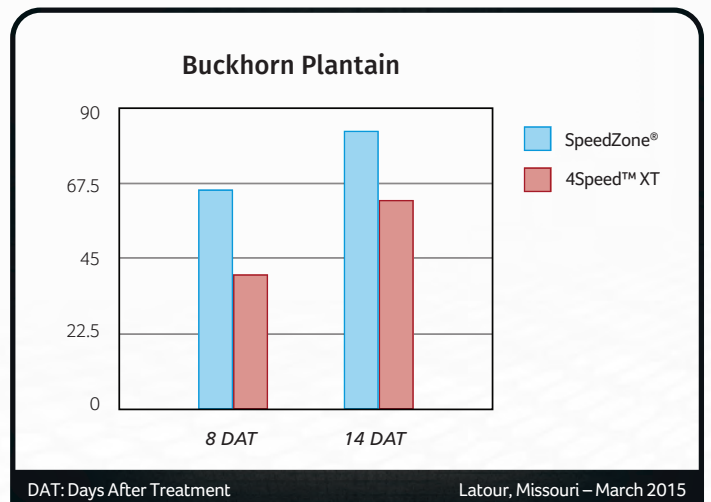

SpeedZone® Broadleaf Herbicide for Turf

Rapid control of tough broadleaf weeds

WHAT IT IS

SpeedZone® Broadleaf Herbicide for Turf is proven in university and real-world trials to provide exceptional control of broadleaf weeds fast, including clover, plantain, ground ivy, and spurge. SpeedZone delivers visible activity in hours, and weed death can occur within seven to 14 days. Highly selective in both warm- and cool-season turfgrasses, SpeedZone is rainfast in as little as three hours.

WHAT IT DOES

- SpeedZone controls:**
- Clover
 - Plantain
 - Ground ivy
 - Spurge
 - Dandelion
 - Common chickweed
 - Other broadleaf weeds as listed
- Labeled for use on:**
- Kentucky bluegrass
 - Annual bluegrass
 - Annual ryegrass
 - Perennial ryegrass
 - Tall fescue
 - Red or fine leaf fescue
 - Other turfgrasses as listed
- Ideal for use on:**
- Residential sites
 - Golf courses
 - Commercial areas
 - Athletic fields
 - Sod farms
 - Roadsides
 - Cemeteries

THE PROOF

SpeedZone® achieves exceptional visual response in just 14 days.

Size	Product Code	EPA Reg. No.
30 gallon	6541046	2217-833
2.5 gallon	6541126	
1 gallon	6541076	
20 ounce	652400-1	

Checked Flag/Label Design®, Gordon's®, ProForm®, and SpeedZone® are registered trademarks of PBI-Gordon Corporation. 4Speed™ is a trademark of Nufarm Limited. 03/15 03873