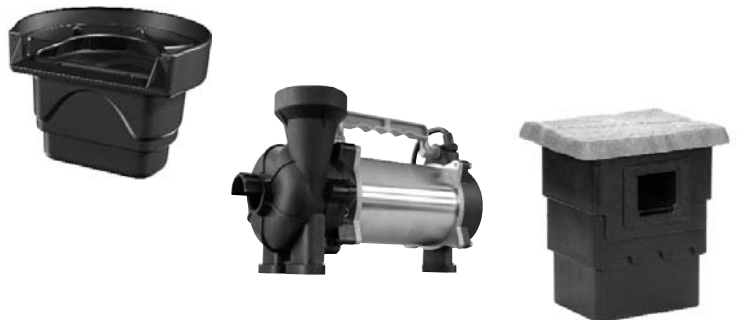

AUTHORIZED
Aquascape PRO™
DISTRIBUTOR