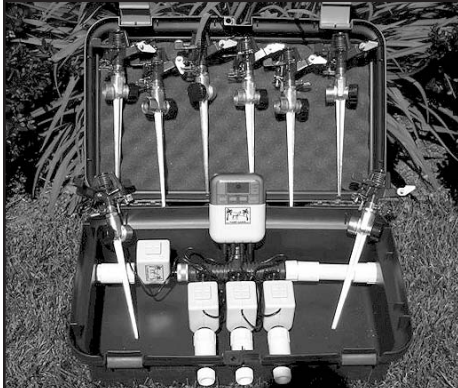

### Portable Irrigation

Yard Camel is a portable, multiple zone, timed watering system. Complete with controller, four valves, & eight zinc impact heads on zinc stakes. Compact & portable. Flexible & expandable to many applications. Programmable, automated system runs for days or weeks unattended. Requires no power source. Adapts to any water supply. High tech control, low tech installation.

Battery operated controller needs no outside power source. Standard hose connections from valves to impact heads (hose not included).

Product #	Description
YC-100	YARD CAMEL PORTABLE IRRIGATION SYSTEM

\* - ADDITIONAL / REPLACEMENT COMPONENTS ALSO AVAILABLE

### Roller Bases, Impact Sprinklers & Hoses

Product #	Description
RB-14	14" Roller Base
RB-18	18" Roller Base
434-16-08	1" P/C-F/C Brass Impact Sprinkler
404-16-12	1" F/C Brass Impact Sprinkler
403-12-08	¾" F/C Brass Impact Sprinkler
433-10-06	¾" P/C-F/C Brass Impact Sprinkler
22001	1" x 50' Water Hose
22002	1" x 100' Water Hose
1010	1" Syringe Nozzle Adjustable