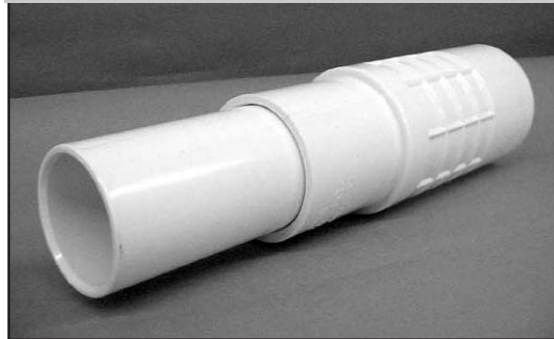

Compression Couplings

With compression couplings, no threading or solvent cementing is required. The gaskets provide a positive, leakproof compression seal.

Product #	Description
CC-015	1 1/2" Compression Coupling
CC-020	2" Compression Coupling
CC-025	2 1/2" Compression Coupling
CC-030	3" Compression Coupling
CC-040	4" Compression Coupling
CC-060	6" Compression Coupling

Slip Fix Repair Couplings

Quickly repair PVC pipe with a telescoping slip fix repair coupling.

Product #	Description
S118-15	1 1/2" Expansion Coupling
S118-20	2" Expansion Coupling
S118-25	2 1/2" Expansion Coupling
S118-30	3" Expansion Coupling
S118-40	4" Expansion Coupling

Tel 800-634-TURF (8873)

Fax 800-862-8676

Irritrol®
Get more done™

Romac Repair Clamps & Couplings

501
The Romac 501 is a color-coded ductile iron coupling that flexibly couples pipes with the same or different diameters. The 501 is for use on steel, cast iron, asbestos cement, plastic and other types of pipe.

SS1
The Romac SS1 is an easy-to-install all stainless steel repair clamp which provides a full circumferential repair for damaged pipelines. The SS1 is for use on steel, cast iron, asbestos cement, plastic and other types of pipe.