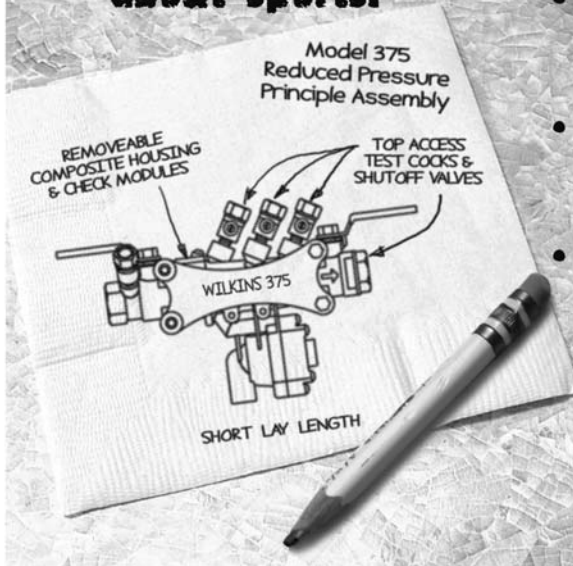

Please contact Reinders to see how a Kifco Water-Reel can meet your irrigation needs.

Portable • Reliable • Simple
Automatic • Affordable

The Most Trusted Name in Water-Reels

WATERTRONICS

Watermax Pumpstation by Watertronics

Solve your low pressure areas on your athletic field or landscape turf projects with Watertronics. These compact, self-contained units are equipped with flow sensors and by-pass piping that quickly sense when a demand for greater pressure is required and spring into action. Most applications require only a single phase 230-volt power source. Available in 15 to 300 GPM models and motor sizes from 1 to 30 HP.

Please call your Reinders sales representative for more information.

**When Our Engineers
Go To Lunch,
They don't talk
about sports!**

- Entire flow housing is removable to enable check access for cleaning or repair
- Easy to winterize by removing wetted components between shutoff valves
- Simple design - composite housing and check modules resist corrosion
- Sizes available: 3/4", 1", 1 1/4", 1 1/2" & 2"