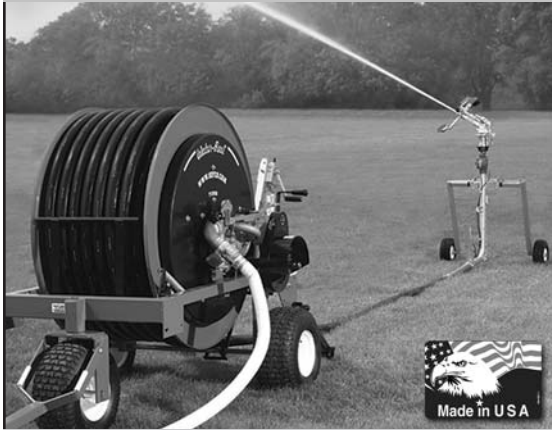

KIFCO

Water Reel

Kifco Water-Reels are portable, reliable, simple, automatic and affordable. Designed for areas up to 35 acres, Kifco B-Series Water-Reels are ideal for athletic fields, sports complexes, parks & recreation, horse farms & arenas, pastures, gardens & nurseries, ranches & hobby farms, cemeteries & churches, residential & commercial, and smaller agricultural fields.

Please contact Reinders to see how a Kifco Water-Reel can meet your irrigation needs.

Portable • Reliable • Simple
Automatic • Affordable

The Most Trusted Name in Water-Reels

WATERTRONICS

Watermax Pumpstation by Watertronics

Solve your low pressure areas on your athletic field or landscape turf projects with Watertronics. These compact, self-contained units are equipped with flow sensors and by-pass piping that quickly sense when a demand for greater pressure is required and spring into action. Most applications require only a single phase 230-volt power source. Available in 15 to 300 GPM models and motor sizes from 1 to 30 HP.

Please call your Reinders sales representative for more information.

**When Our Engineers
Go To Lunch,
They don't talk
about sports!**

- Entire flow housing is removable to enable check access for cleaning or repair
- Easy to winterize by removing wetted components between shutoff valves
- Simple design - composite housing and check modules resist corrosion
- Sizes available: 3/4", 1", 1 1/4", 1 1/2" & 2"