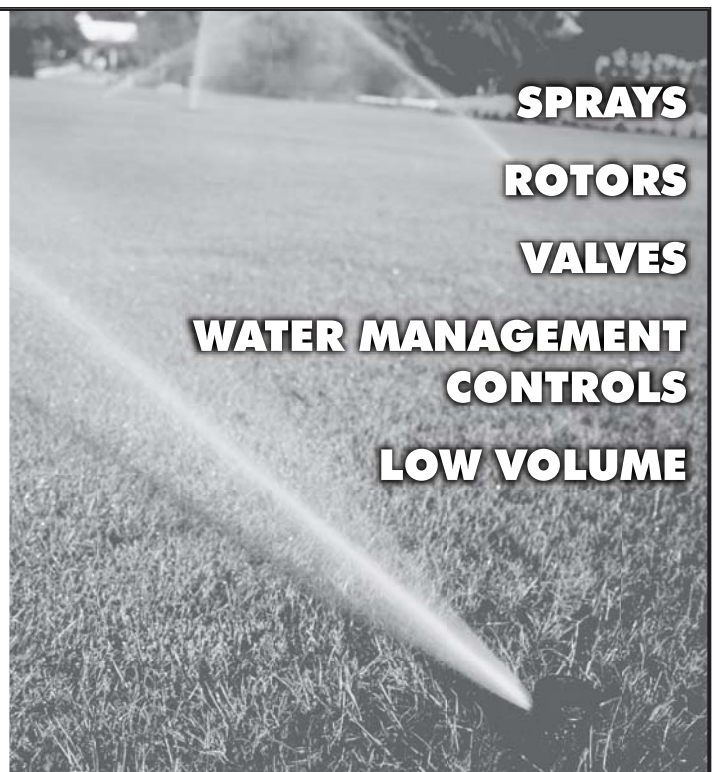

Smart Solutions FOR THE Professional®

With over 60 years of innovation and uncompromising quality, Weathermatic continues to further its mission of providing irrigation professionals with a **full line** of the **highest quality**, water efficient products.

Today's market is more demanding than ever, so when you choose a manufacturer partner, make the smart choice: