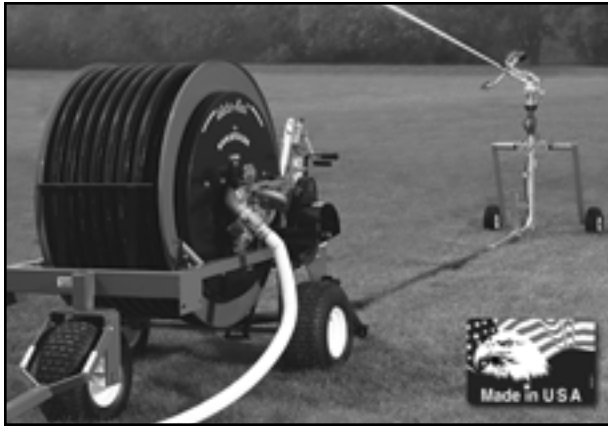

Water Reels / Pumpstations

Reinders

Water Reel

Kifco

Kifco Water-Reels are portable, reliable, simple, automatic and affordable. Designed for areas up to 35 acres, Kifco B-Series Water-Reels are ideal for athletic fields, sports complexes, parks & recreation, horse farms & arenas, pastures, gardens & nurseries, ranches & hobby farms, cemeteries & churches, residential & commercial, and smaller agricultural fields.

Please contact Reinders to see how a Kifco Water-Reel can meet your irrigation needs.

Portable • Reliable • Simple
Automatic • Affordable

Watermax Pumpstation by Watertronics

Solve your low pressure areas on your athletic field or landscape turf projects with Watertronics. These compact, self-contained units are equipped with flow sensors and by-pass piping that quickly sense when a demand for greater pressure is required and spring into action. Most applications require only a single phase 230-volt power source. Available in 15 to 300 GPM models and motor sizes from 1 to 30 HP.