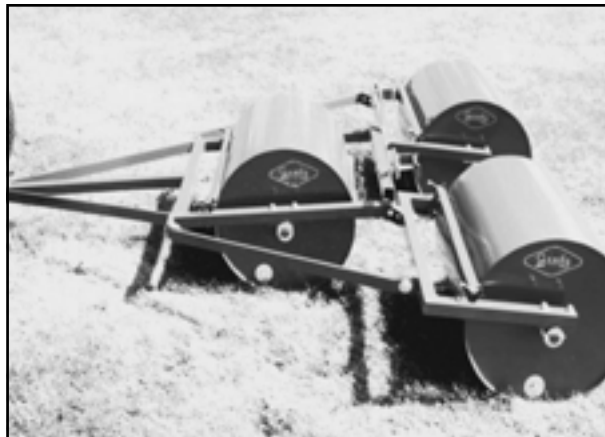

### Mataway Seeder

*Ryan*

The Ryan Mataway Overseeder/De-thatcher gives the turf professional the option to overseed or de-thatch, or both at one time. The Mataway will handle fescue to bentgrass seed with its precise metering system.

#### Description

Mataway 11 hp. self-propelled De-thatcher w/o reel

Overseeder 11 hp. Slit-Seeder w/o reel

Mataway Reels 1/32" blade x 1/2" spacing

Mataway Reels 1/32" blade x 1" spacing

Mataway Reels 1/16" blade x 1" spacing

### Gang Roller

*Gandy Company*

The Gandy Gang Rollers with independent suspension allow rollers to follow contour of the ground for use in construction, sod farms and all types of sports turf. Gang rollers come in an overall width of approximately 12-feet with water-filled weight of 1766 lbs. When drained, the gang roller can be folded for easy transport or storage.