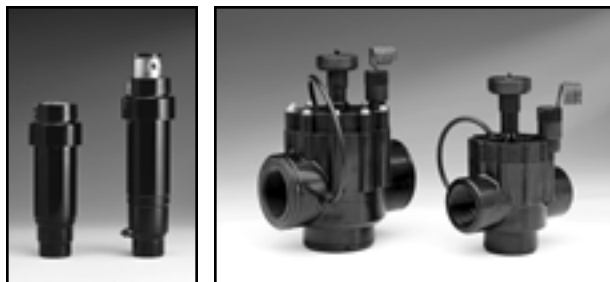

Toro Res/Com Irrigation

Reinders

TORO Res/Com Irrigation Products

Toro

Small Turf Sprinklers

Toro® sprinklers help you meet every turf requirement with a wide range of models that are as attractive as they are functional. Toro® recognized worldwide for unbeatable versatility and built in dependability to meet your needs. We'll help you grow and maintain a healthy, green environment.

Valves

Your sprinkler system is only as good as its valves. That's why Toro® valves are designed for rugged reliability even under the most demanding conditions. From light residential use to heavy-duty industrial needs, there is the right valve for every application. Toro® systems are built right from the ground up with products that deliver quality, trouble-free service.