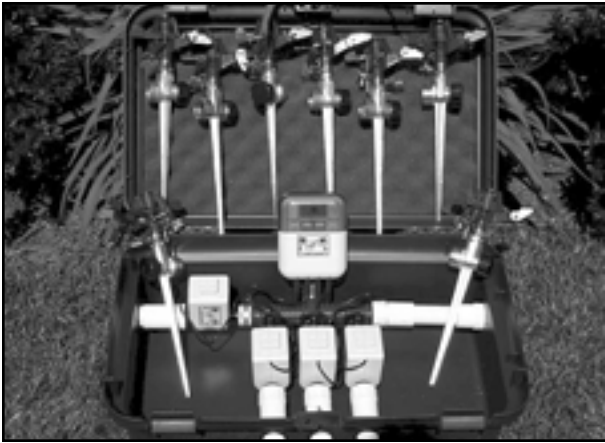

Portable Irrigation

Portable Irrigation

Yard Camel

Yard Camel is a portable, multiple zone, timed watering system. Complete with controller, four valves, & eight zinc impact heads on zinc stakes. Compact & portable. Flexible & expandable to many applications. Programmable, automated system runs for days or weeks unattended. Requires no power source. Adapts to any water supply. High tech control, low tech installation.

Battery operated controller needs no outside power source. Standard hose connections from valves to impact heads (hose not included).

Product #

YC-100

Description

YARD CAMEL PORTABLE IRRIGATION SYSTEM

* - ADDITIONAL / REPLACEMENT COMPONENTS ALSO AVAILABLE

Roller Bases, Impact Sprinklers & Hoses

Product #

RB-14
RB-18
434-16-08
404-16-12
403-12-08
433-10-06
22001
22002
1010

Description

14" Roller Base
18" Roller Base
1" P/C-F/C Brass Impact Sprinkler
1" F/C Brass Impact Sprinkler
¾" F/C Brass Impact Sprinkler
¾" P/C-F/C Brass Impact Sprinkler
1" x 50' Water Hose
1" x 100' Water Hose
1" Syringe Nozzle Adjustable