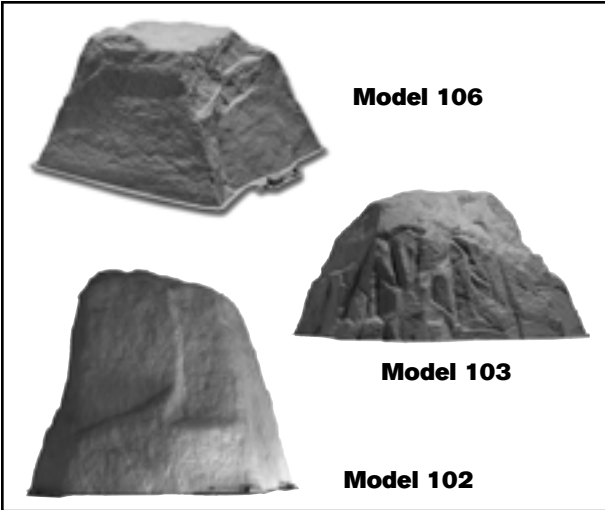

Dekorra Rocks

Model 101 The 101 Rock with its classic shape and generous dimensions is the perfect rock for many applications

Model 102 Tall and rugged, the bold looking 102 rock handles jobs where height is a concern.

Model 106 The squared shape of this little rock provides maximum coverage in minimal space. Lettering or speakers may be affixed to this rocks flat sides.

Model #	101	102	103	104	106
Length:	31"	27"	56"	60"	19"
Width:	26"	21"	42"	48"	14"
Height:	21"	25"	30"	41"	12"