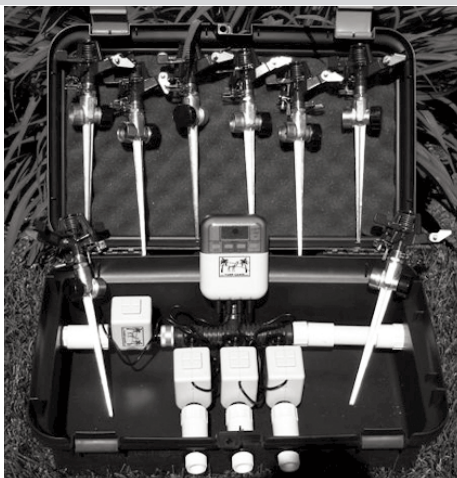

### Roller Bases & Impact Sprinklers

The Weather Tec roller sprinkler base is designed to accept your choice of heads. It is used in areas without in-ground irrigation. With its 14" or 18" roller it is easy to move without tipping over. Available in 3/4" or 1" hoses. (impact sprinklers sold separately)

### Yard Camel Portable Irrigation Systems

Yard Camel is a portable, multiple zone, timed watering system. Complete with controller, four valves, & eight zinc impact heads on zinc stakes. Compact & portable. Flexible & expandable to many applications. Programmable, automated system runs for days or weeks unattended. Requires no power source. Adapts to any water supply. High tech control, low tech installation.