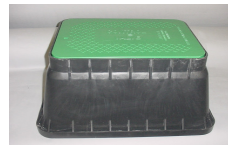

Place an order at pzastrow@reinders.com

Armor Valve Boxes

<u>Part Number</u>	<u>Description</u>
170101	Standard Box Only
174030	Standard Cover-Green
170103	6" Standard Extension
170102	3" Standard Extension
170129	6" Flared Box

Standard Valve Box Family

182001	Economy Turf Box
182002	Turf Box Cover
190101	Jumbo Box
192101	Jumbo Box Cover-Green
190110	6" Jumbo Extension

181014	10" Valve Pit Only
181015	10" Valve Pit Cover-Green
181026	3" Extension for 10" Valve Pit

**10" Valve Box
with Green Lid**

**Standard Valve Box
with Green Lid**